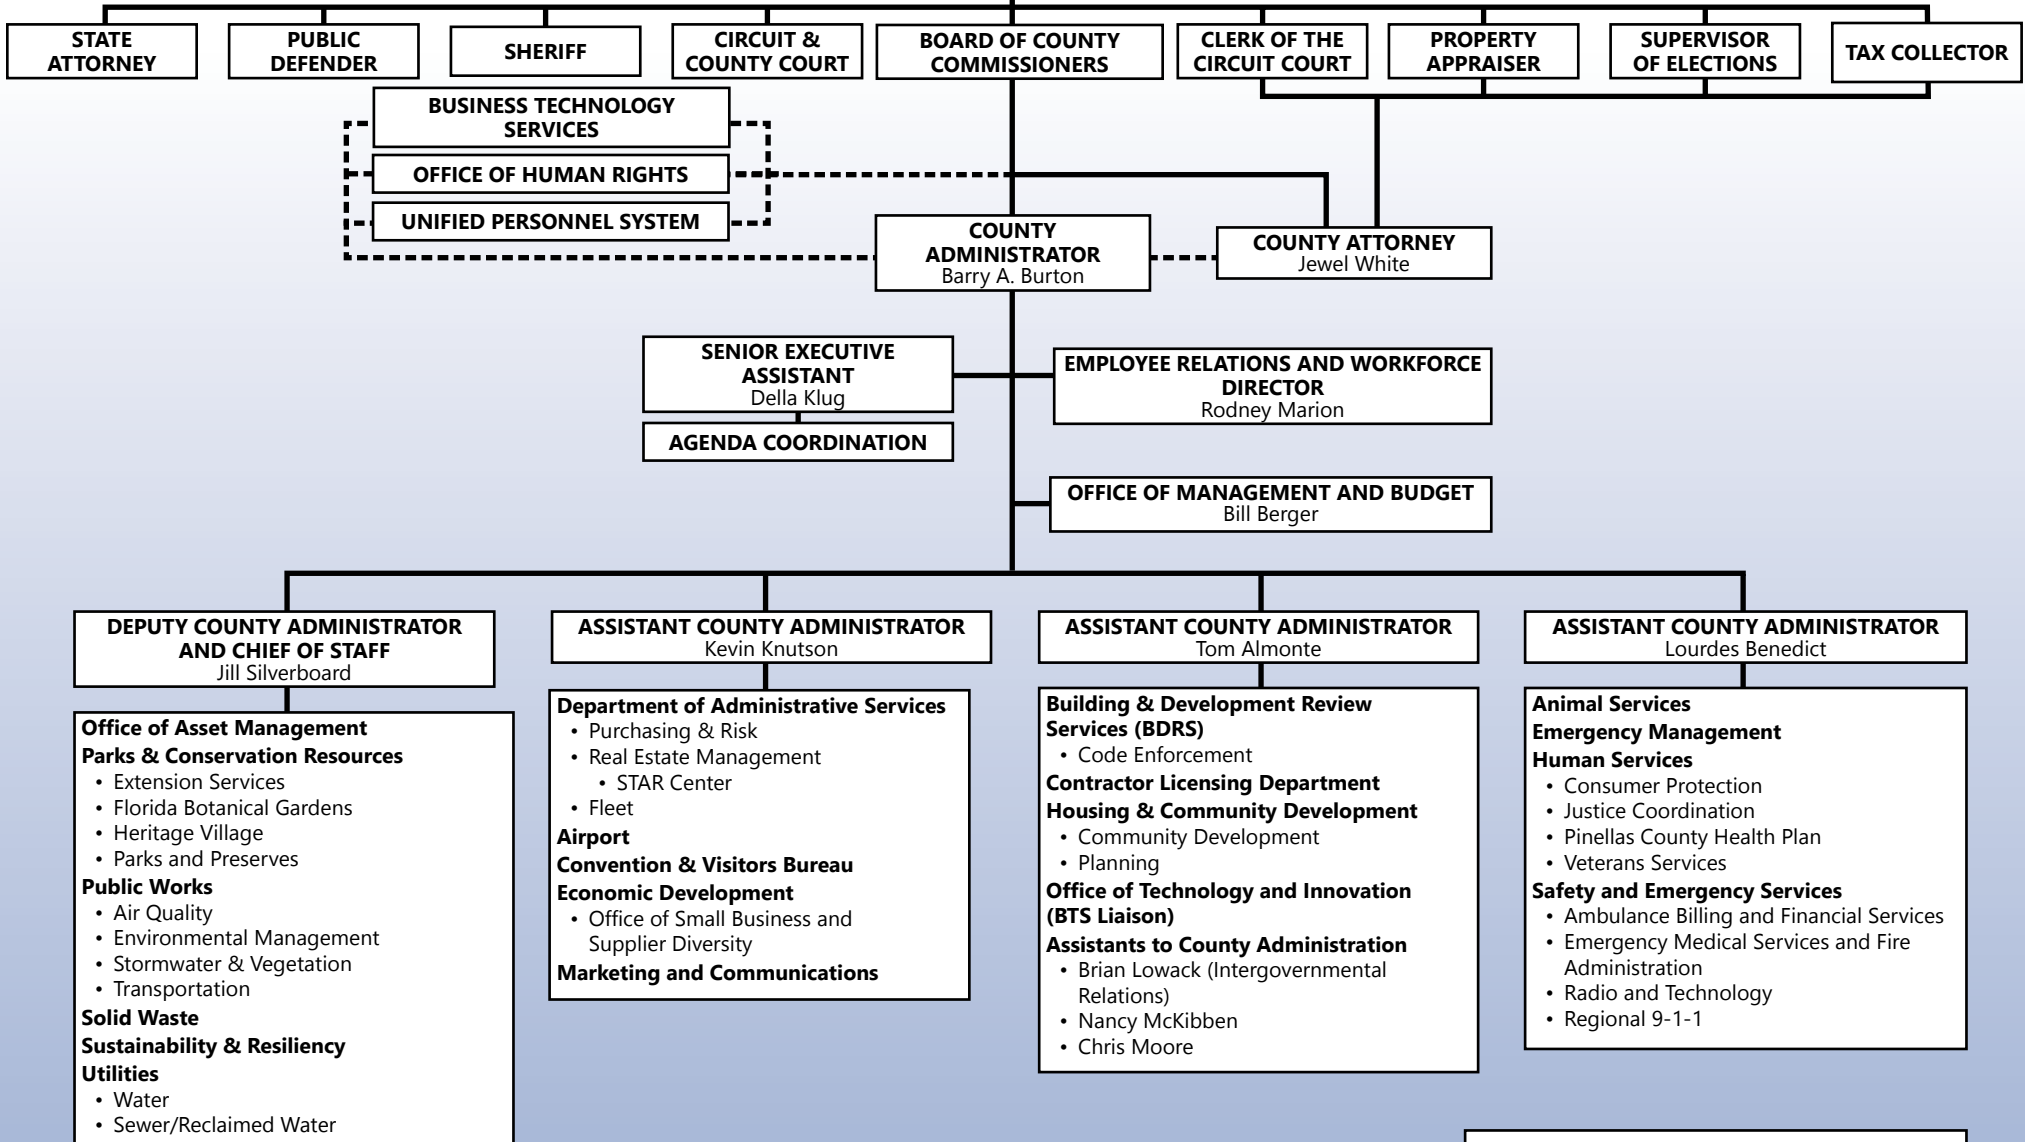

Government Organizational Chart

CITIZENS

LEGEND
 ——— DIRECT AUTHORITY
 - - - - - COORDINATION RESPONSIBILITY