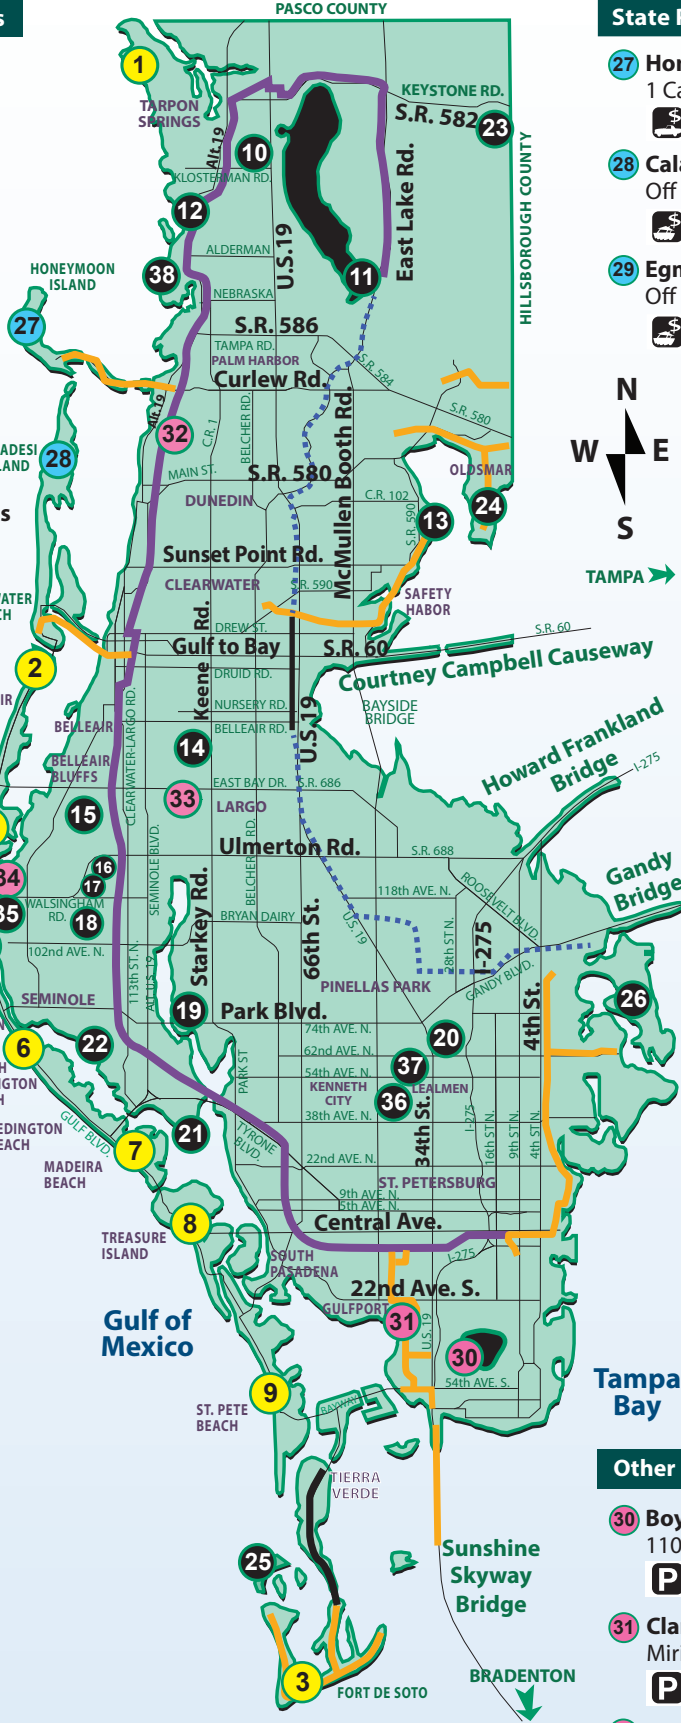

1. **10 A. L. Anderson Park**
   39699 U.S. 19 N., Tarpon Springs
   [Icons: Parking, Boardwalk, Boat Ramp, Campground, Canoe Trail, Concession, Dog Park, Education Center, Equestrian Trails, Ferry Service, Fishing, Historic Interest, Multi-Purpose Trail, Observation Tower, Restroom, Shelter & Grills, Showers, Swimming, Umbrella/Cabana Rental, Vending Machine, Wheelchair Accessible]
2. **11 John Chesnut Sr. Park**
   2200 East Lake Road, Palm Harbor
   [Icons: Parking, Boardwalk, Boat Ramp, Campground, Canoe Trail, Concession, Dog Park, Education Center, Equestrian Trails, Ferry Service, Fishing, Historic Interest, Multi-Purpose Trail, Observation Tower, Restroom, Shelter & Grills, Showers, Swimming, Umbrella/Cabana Rental, Vending Machine, Wheelchair Accessible]
3. **12 Wall Springs Park**
   3725 DeSoto Blvd., Palm Harbor
   [Icons: Parking, Boardwalk, Boat Ramp, Campground, Canoe Trail, Concession, Dog Park, Education Center, Equestrian Trails, Ferry Service, Fishing, Historic Interest, Multi-Purpose Trail, Observation Tower, Restroom, Shelter & Grills, Showers, Swimming, Umbrella/Cabana Rental, Vending Machine, Wheelchair Accessible]
4. **13 Philippe Park**
   2525 Philippe Parkway, Safety Harbor
   [Icons: Parking, Boardwalk, Boat Ramp, Campground, Canoe Trail, Concession, Dog Park, Education Center, Equestrian Trails, Ferry Service, Fishing, Historic Interest, Multi-Purpose Trail, Observation Tower, Restroom, Shelter & Grills, Showers, Swimming, Umbrella/Cabana Rental, Vending Machine, Wheelchair Accessible]
5. **14 Eagle Lake Park**
   1800 Keene Road, Largo
   [Icons: Parking, Boardwalk, Boat Ramp, Campground, Canoe Trail, Concession, Dog Park, Education Center, Equestrian Trails, Ferry Service, Fishing, Historic Interest, Multi-Purpose Trail, Observation Tower, Restroom, Shelter & Grills, Showers, Swimming, Umbrella/Cabana Rental, Vending Machine, Wheelchair Accessible]
6. **15 John S. Taylor Park**
   1100 8th Ave. S.W., Largo
   [Icons: Parking, Boardwalk, Boat Ramp, Campground, Canoe Trail, Concession, Dog Park, Education Center, Equestrian Trails, Ferry Service, Fishing, Historic Interest, Multi-Purpose Trail, Observation Tower, Restroom, Shelter & Grills, Showers, Swimming, Umbrella/Cabana Rental, Vending Machine, Wheelchair Accessible]
7. **16 Ridgcrest Park**
   12000 Ulmerton Road, Largo
   [Icons: Parking, Boardwalk, Boat Ramp, Campground, Canoe Trail, Concession, Dog Park, Education Center, Equestrian Trails, Ferry Service, Fishing, Historic Interest, Multi-Purpose Trail, Observation Tower, Restroom, Shelter & Grills, Showers, Swimming, Umbrella/Cabana Rental, Vending Machine, Wheelchair Accessible]
8. **17 Florida Botanical Gardens Heritage Village** (727) 582-2100
   12520 Ulmerton Road, Largo
   [Icons: Parking, Boardwalk, Boat Ramp, Campground, Canoe Trail, Concession, Dog Park, Education Center, Equestrian Trails, Ferry Service, Fishing, Historic Interest, Multi-Purpose Trail, Observation Tower, Restroom, Shelter & Grills, Showers, Swimming, Umbrella/Cabana Rental, Vending Machine, Wheelchair Accessible]
9. **18 Walsingham Park**
   12620 102nd Ave. N., Largo
   [Icons: Parking, Boardwalk, Boat Ramp, Campground, Canoe Trail, Concession, Dog Park, Education Center, Equestrian Trails, Ferry Service, Fishing, Historic Interest, Multi-Purpose Trail, Observation Tower, Restroom, Shelter & Grills, Showers, Swimming, Umbrella/Cabana Rental, Vending Machine, Wheelchair Accessible]
10. **19 Lake Seminole Park**
    10015 Park Blvd., Seminole
    [Icons: Parking, Boardwalk, Boat Ramp, Campground, Canoe Trail, Concession, Dog Park, Education Center, Equestrian Trails, Ferry Service, Fishing, Historic Interest, Multi-Purpose Trail, Observation Tower, Restroom, Shelter & Grills, Showers, Swimming, Umbrella/Cabana Rental, Vending Machine, Wheelchair Accessible]
11. **20 Sawgrass Lake Park**
    7400 25th St. N., St. Petersburg
    [Icons: Parking, Boardwalk, Boat Ramp, Campground, Canoe Trail, Concession, Dog Park, Education Center, Equestrian Trails, Ferry Service, Fishing, Historic Interest, Multi-Purpose Trail, Observation Tower, Restroom, Shelter & Grills, Showers, Swimming, Umbrella/Cabana Rental, Vending Machine, Wheelchair Accessible]
12. **21 War Veterans' Memorial Park**
    9600 Bay Pines Blvd., St. Petersburg
    [Icons: Parking, Boardwalk, Boat Ramp, Campground, Canoe Trail, Concession, Dog Park, Education Center, Equestrian Trails, Ferry Service, Fishing, Historic Interest, Multi-Purpose Trail, Observation Tower, Restroom, Shelter & Grills, Showers, Swimming, Umbrella/Cabana Rental, Vending Machine, Wheelchair Accessible]
13. **22 Boca Ciega Millennium Park**
    12410 74th Ave. N., Seminole
    [Icons: Parking, Boardwalk, Boat Ramp, Campground, Canoe Trail, Concession, Dog Park, Education Center, Equestrian Trails, Ferry Service, Fishing, Historic Interest, Multi-Purpose Trail, Observation Tower, Restroom, Shelter & Grills, Showers, Swimming, Umbrella/Cabana Rental, Vending Machine, Wheelchair Accessible]

State Parks

1. **27 Honeymoon Island** (727) 469-5942
   1 Causeway Blvd., Dunedin
   [Icons: Boat Ramp, Campground, Canoe Trail, Concession, Dog Park, Education Center, Equestrian Trails, Ferry Service, Fishing, Historic Interest, Multi-Purpose Trail, Observation Tower, Restroom, Shelter & Grills, Showers, Swimming, Umbrella/Cabana Rental, Vending Machine, Wheelchair Accessible]
2. **28 Caladesi Island** (727) 469-5918
   Off Honeymoon Island
   [Icons: Boat Ramp, Campground, Canoe Trail, Concession, Dog Park, Education Center, Equestrian Trails, Ferry Service, Fishing, Historic Interest, Multi-Purpose Trail, Observation Tower, Restroom, Shelter & Grills, Showers, Swimming, Umbrella/Cabana Rental, Vending Machine, Wheelchair Accessible]
3. **29 Egmont Key Island** (727) 867-6569
   Off of Fort De Soto Park
   [Icons: Boat Ramp, Campground, Canoe Trail, Concession, Dog Park, Education Center, Equestrian Trails, Ferry Service, Fishing, Historic Interest, Multi-Purpose Trail, Observation Tower, Restroom, Shelter & Grills, Showers, Swimming, Umbrella/Cabana Rental, Vending Machine, Wheelchair Accessible]

MAP KEY

[Icon]	Ball Field
[Icon]	Boardwalk / Nature Trail
[Icon]	Boat Ramp (fee charged)
[Icon]	Boat Ramp
[Icon]	Campground
[Icon]	Canoe Trail
[Icon]	Concession
[Icon]	Dog Park / Dog Beach
[Icon]	Education Center
[Icon]	Equestrian Trails
[Icon]	Ferry Service
[Icon]	Fishing
[Icon]	Historic Interest
[Icon]	Multi-Purpose Trail
[Icon]	Observation Tower
[Icon]	Parking
[Icon]	Parking Fee Charged
[Icon]	Picnic Area
[Icon]	Pier
[Icon]	Playground Equipment
[Icon]	Restroom
[Icon]	Shelter & Grills
[Icon]	Showers
[Icon]	Swimming
[Icon]	Umbrella / Cabana Rental
[Icon]	Vending Machine
[Icon]	Wheelchair Accessible / Barrier Free

Tampa Bay

Other Municipal Green Space / Parks