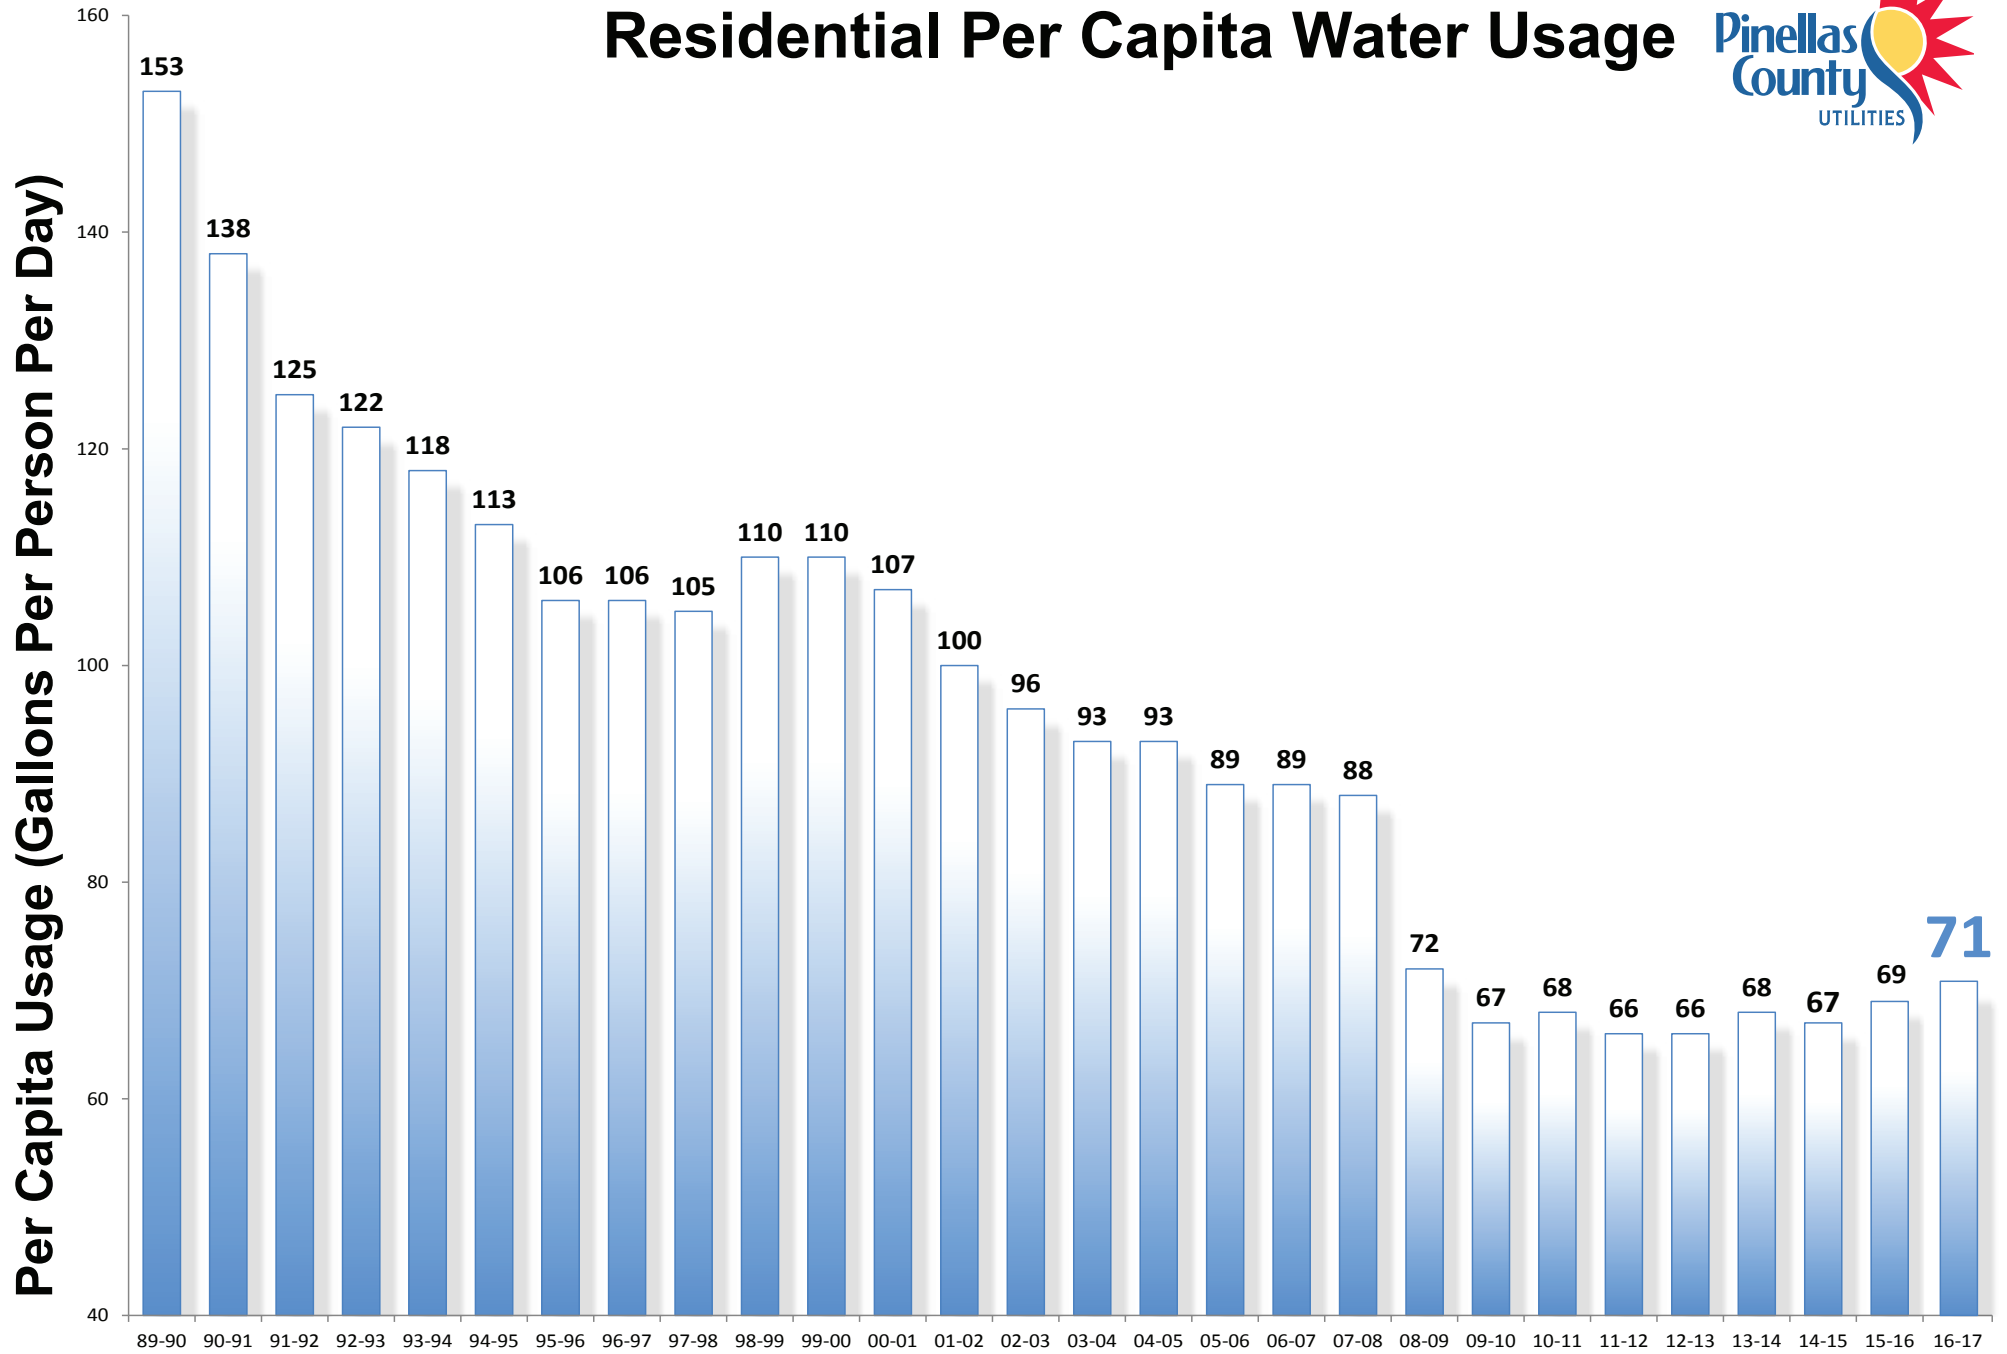

Residential Per Capita Water Usage

Usage is based on billed consumption.

Population is based on occupied single family and multi-family units.