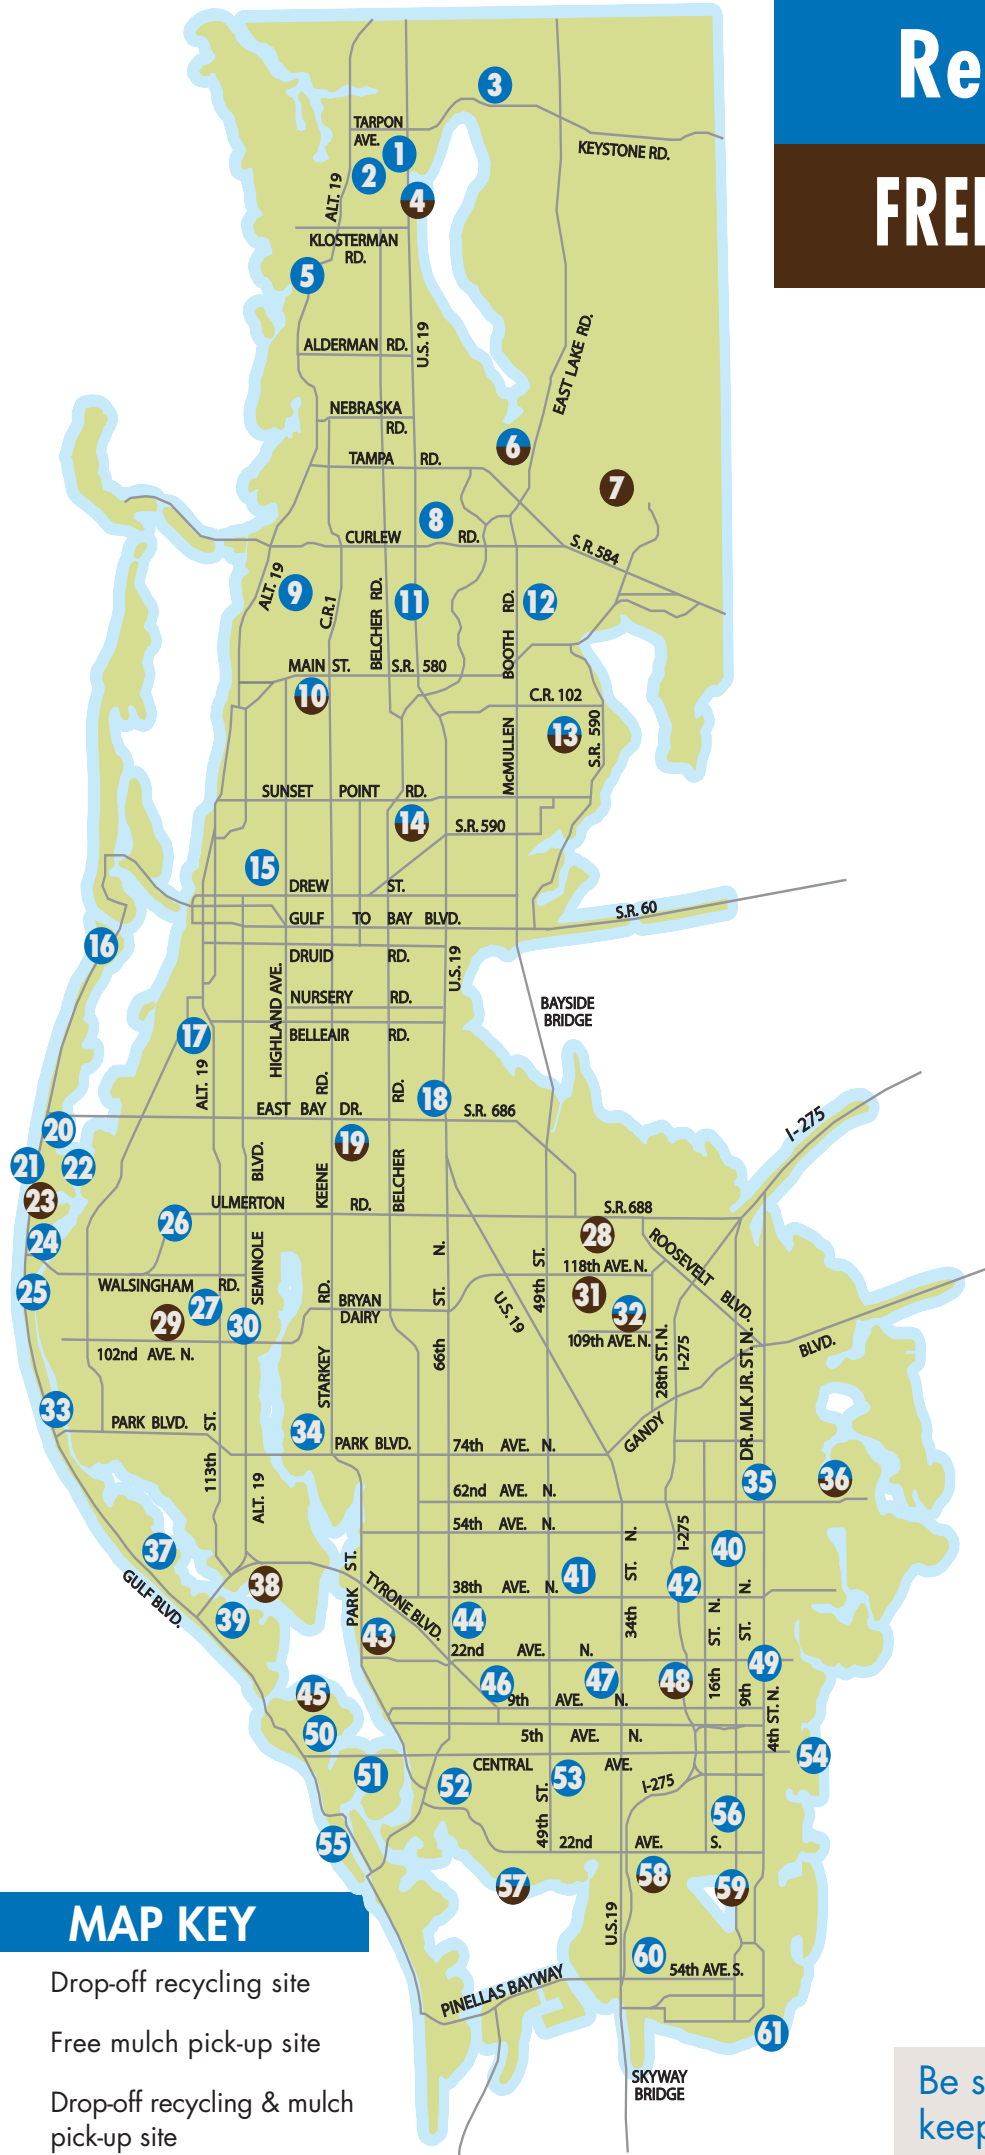

# Recycling Drop-off Sites & FREE Recycled Mulch Pick-up Sites

## MAP KEY

- Drop-off recycling site
- Free mulch pick-up site
- Drop-off recycling & mulch pick-up site

- 4 **A.L. Anderson Park**  
39699 U.S. 19 N, Tarpon Springs
- 6 **John Chesnut Sr. Park**  
2200 East Lake Rd., Palm Harbor
- 7 **Cypress Forest Recreation Center**  
200 feet north of 650 Pine Ave. N, Oldsmar
- 10 **Lake Haven Recycling Center**  
817 Lake Haven Rd., Dunedin
- 13 **Safety Harbor Public Works**  
1200 Railroad Ave., Safety Harbor
- 14 **Clearwater Solid Waste Facility**  
1701 N Hercules Ave., Clearwater
- 19 **Starkey Road Drop-off Recycling Center**  
1551 Starkey Rd., Largo
- 23 **Beach Art Center**  
Behind 1515 Bay Palm Blvd., Indian Rocks Beach
- 28 **Waste Management Brush Site**  
12950 40th St. N, Pinellas Park
- 29 **Walsingham Park**  
12615 102nd Ave. N, Largo
- 31 **Pinellas County Solid Waste**  
3095 114th Ave. N, St. Petersburg
- 32 **Pinellas County Solid Waste**  
2855 109th Ave. N, St. Petersburg
- 36 **City of St. Petersburg Recycling/Brush Site**  
1000 62nd Ave. N, St. Petersburg
- 38 **Bicentennial Park**  
East of 565 Tom Stuart Causeway, Madeira Beach
- 43 **City of St. Petersburg Recycling/Brush Site**  
7500 26th Ave. N, St. Petersburg
- 45 **Rosselli Park, Isle of Capri**  
Capri Circle S at Second St. SE, Treasure Island
- 48 **City of St. Petersburg Recycling/Brush Site**  
2453 20th Ave. N, St. Petersburg
- 57 **49th Street Neighborhood Center**  
1617 49th St. S, Gulfport
- 58 **City of St. Petersburg Recycling/Brush Site**  
2500 26th Ave. S, St. Petersburg
- 59 **City of St. Petersburg Recycling/Brush Site**  
4015 Dr. MLK Jr. St. S, St. Petersburg

**Most programs accept the items listed above. See below for exceptions and additional information. Sites are listed geographically from north to south.**