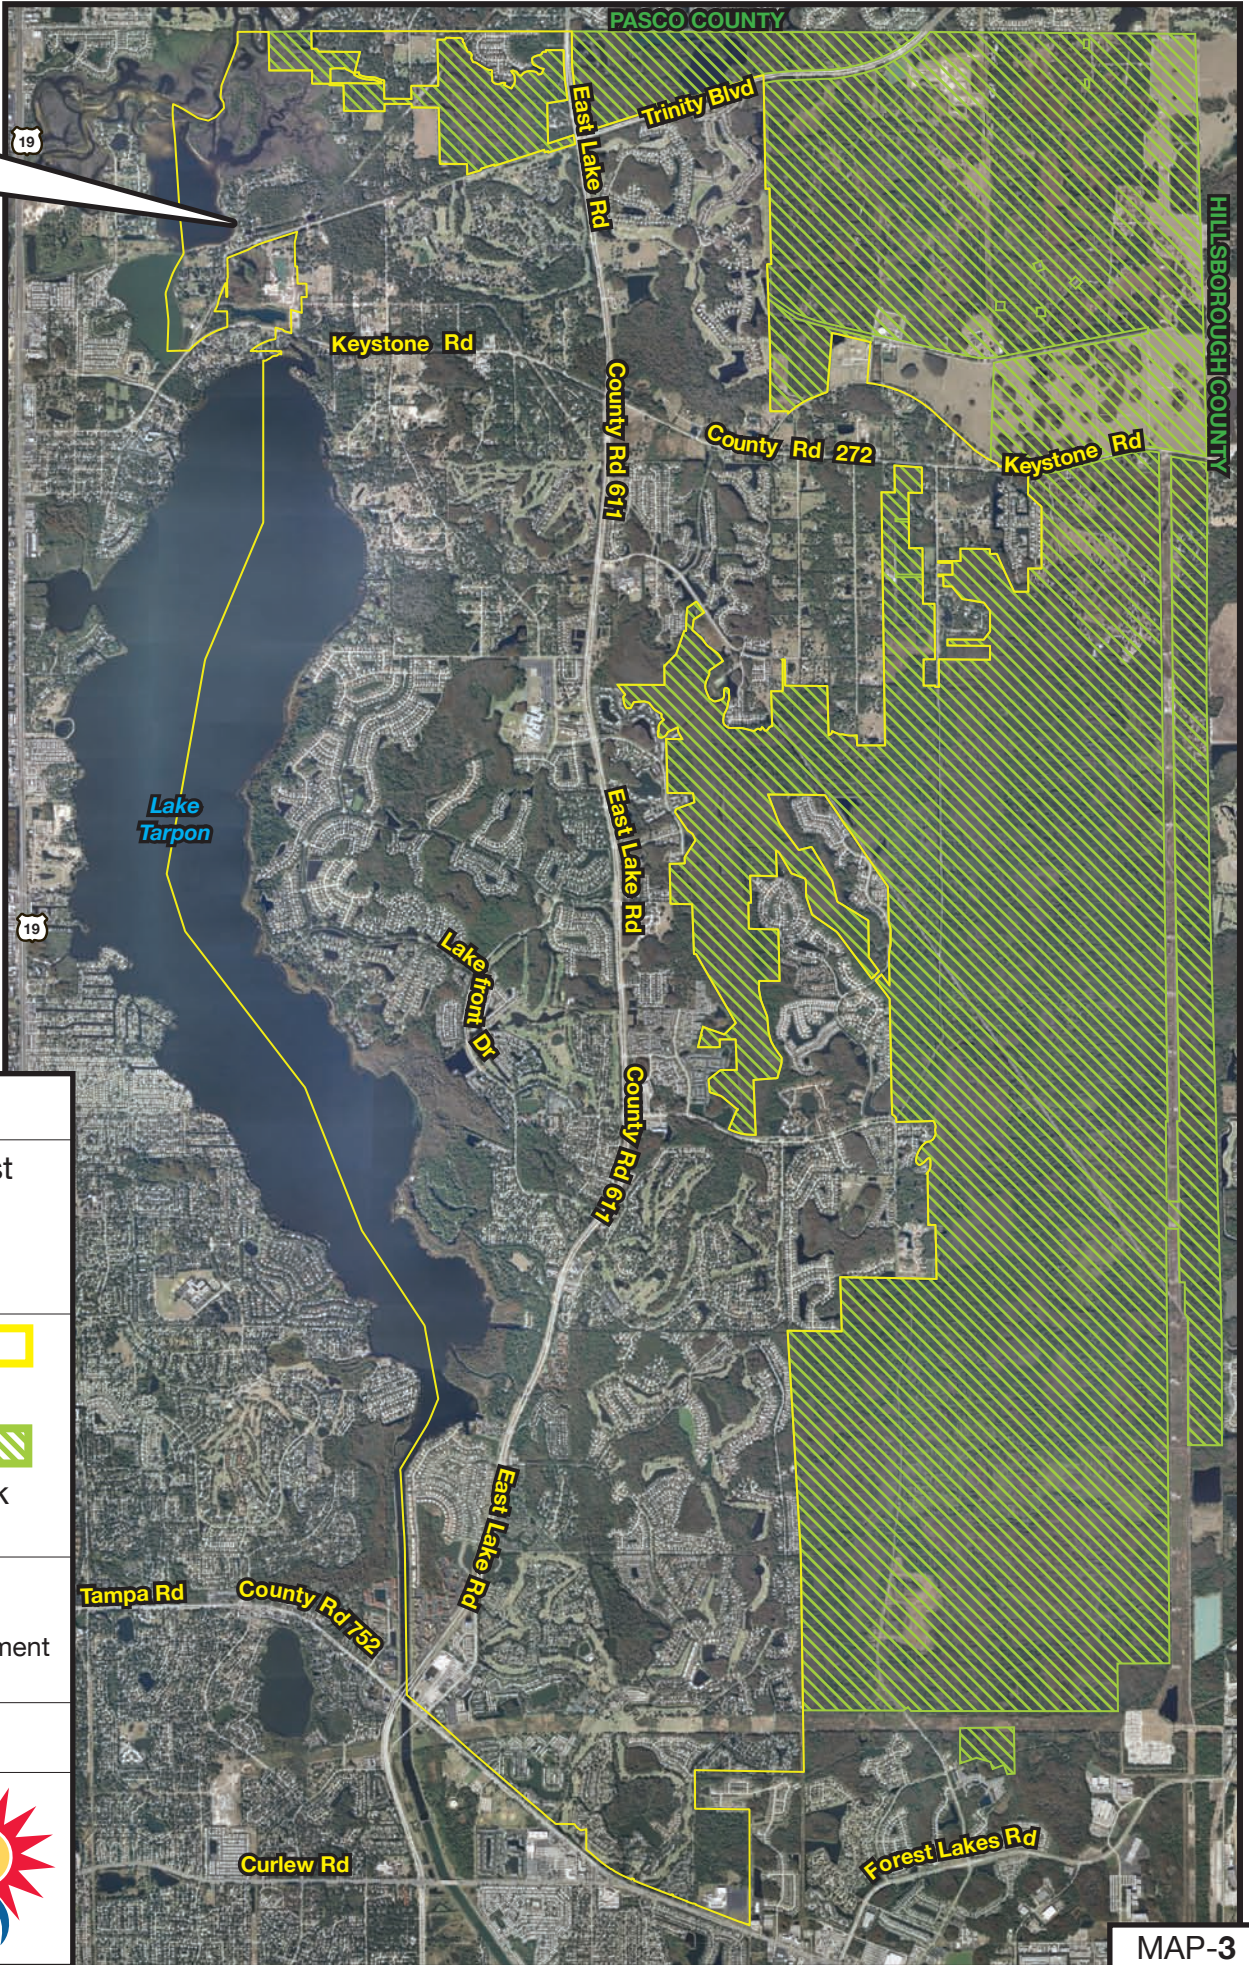

**PROPOSED
EAST LAKE
TARPON
COMMUNITY
OVERLAY**

LPA 21-10-11

Proposed East
Lake Tarpon
Community
Overlay

Subject Area

Brooker Creek
Preserve

Prepared by:
Pinellas County
Planning Department
September 2011