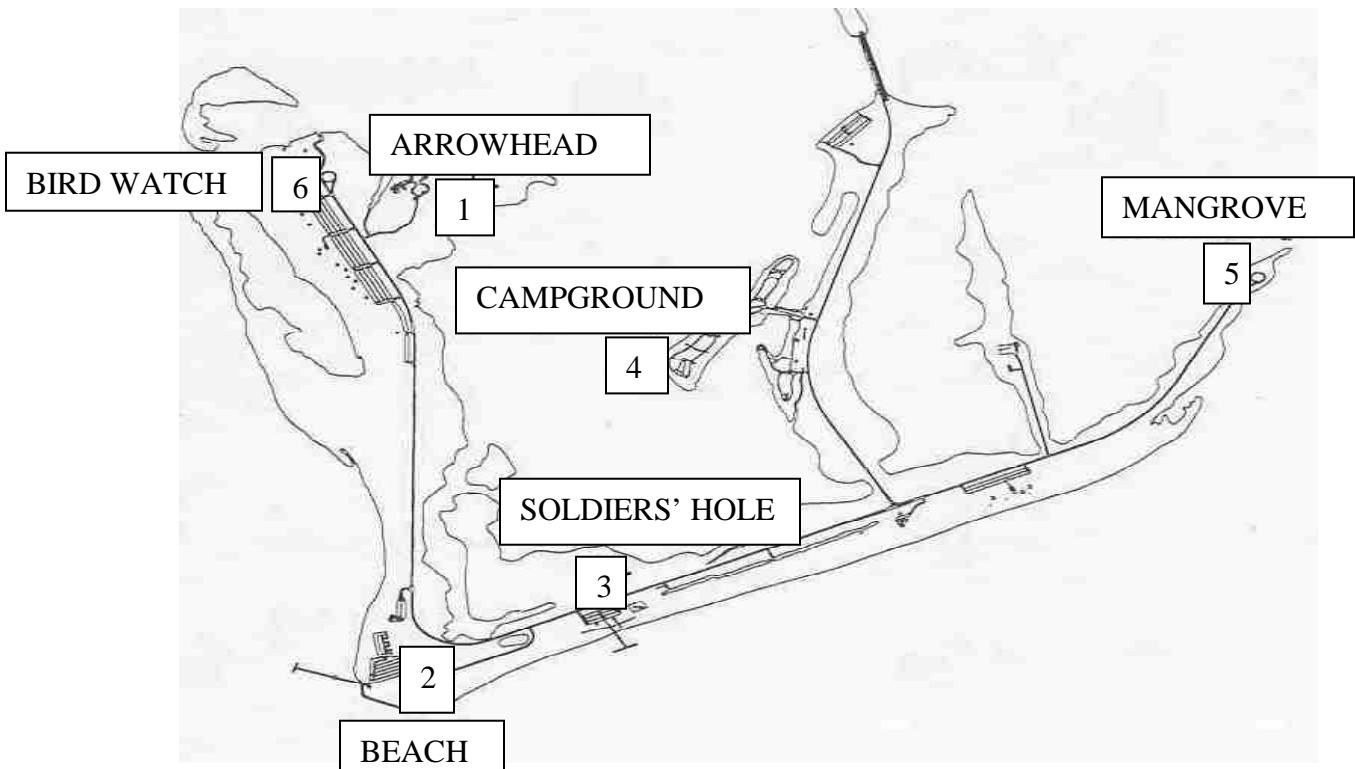

## SATURDAYS & SUNDAYS - 10:00 A.M.

(SEE MAP FOR LOCATION)

SIGN UP AT *FORT DE SOTO PARK HEADQUARTERS* (727/582-2267 – select 8 from the phone menu)

	Sat 5/5	Sun 5/6	Sat 5/12	Sun 5/13	Sat 5/19	Sun 5/20	Sat 5/26 No Tour	Sun 5/27 No Tour
ARROW HEAD			<b>X</b>					
MANGROVE								
CAMP GROUND	<b>X</b>					<b>X</b>		
BEACH				<b>X</b>				
SOLDIERS' HOLE		<b>X</b>						
BIRD WATCH					<b>X</b>			

### FORT DE SOTO PARK

- 1 **ARROWHEAD** - Meet at trail head
- 2 **BEACH** - Meet at picnic shelter south of Fort
- 3 **SOLDIERS' HOLE** - Meet at dirt road, north side of highway between fishing pier entrances
- 4 **CAMPGROUND** - Meet at camp store
- 5 **MANGROVE** - Meet at east end of park
- 6 **BIRD WATCH** - Meet at the northern-most entrance to North Beach parking lot