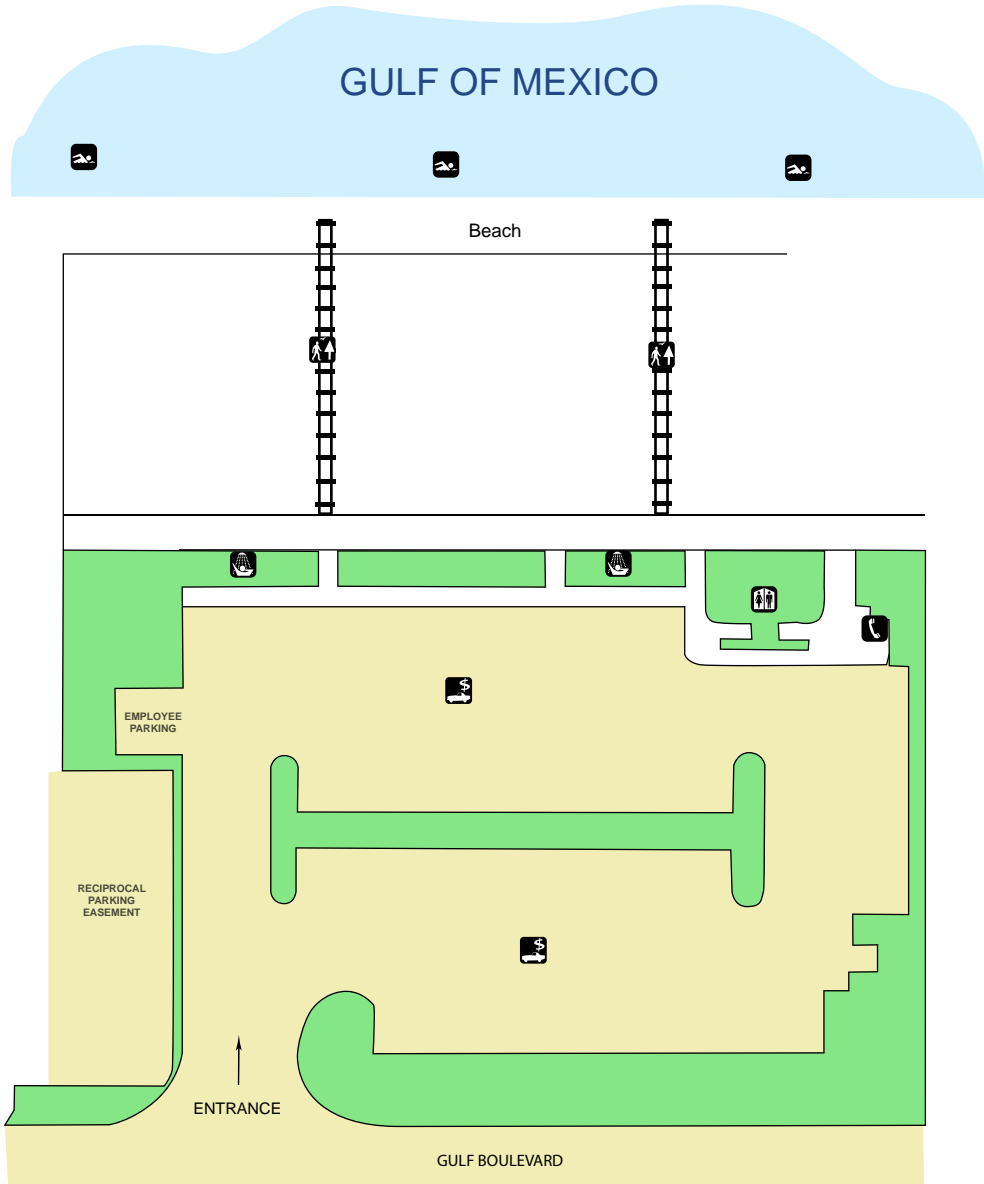

# TREASURE ISLAND BEACH ACCESS

10400 Gulf Boulevard  
Treasure Island, Florida 33706-4815

NORTH

MAP NOT TO SCALE

## LEGEND

✓		Parking Fee Charged
✓		Restroom
✓		Showers
✓		Swimming
✓		Telephone