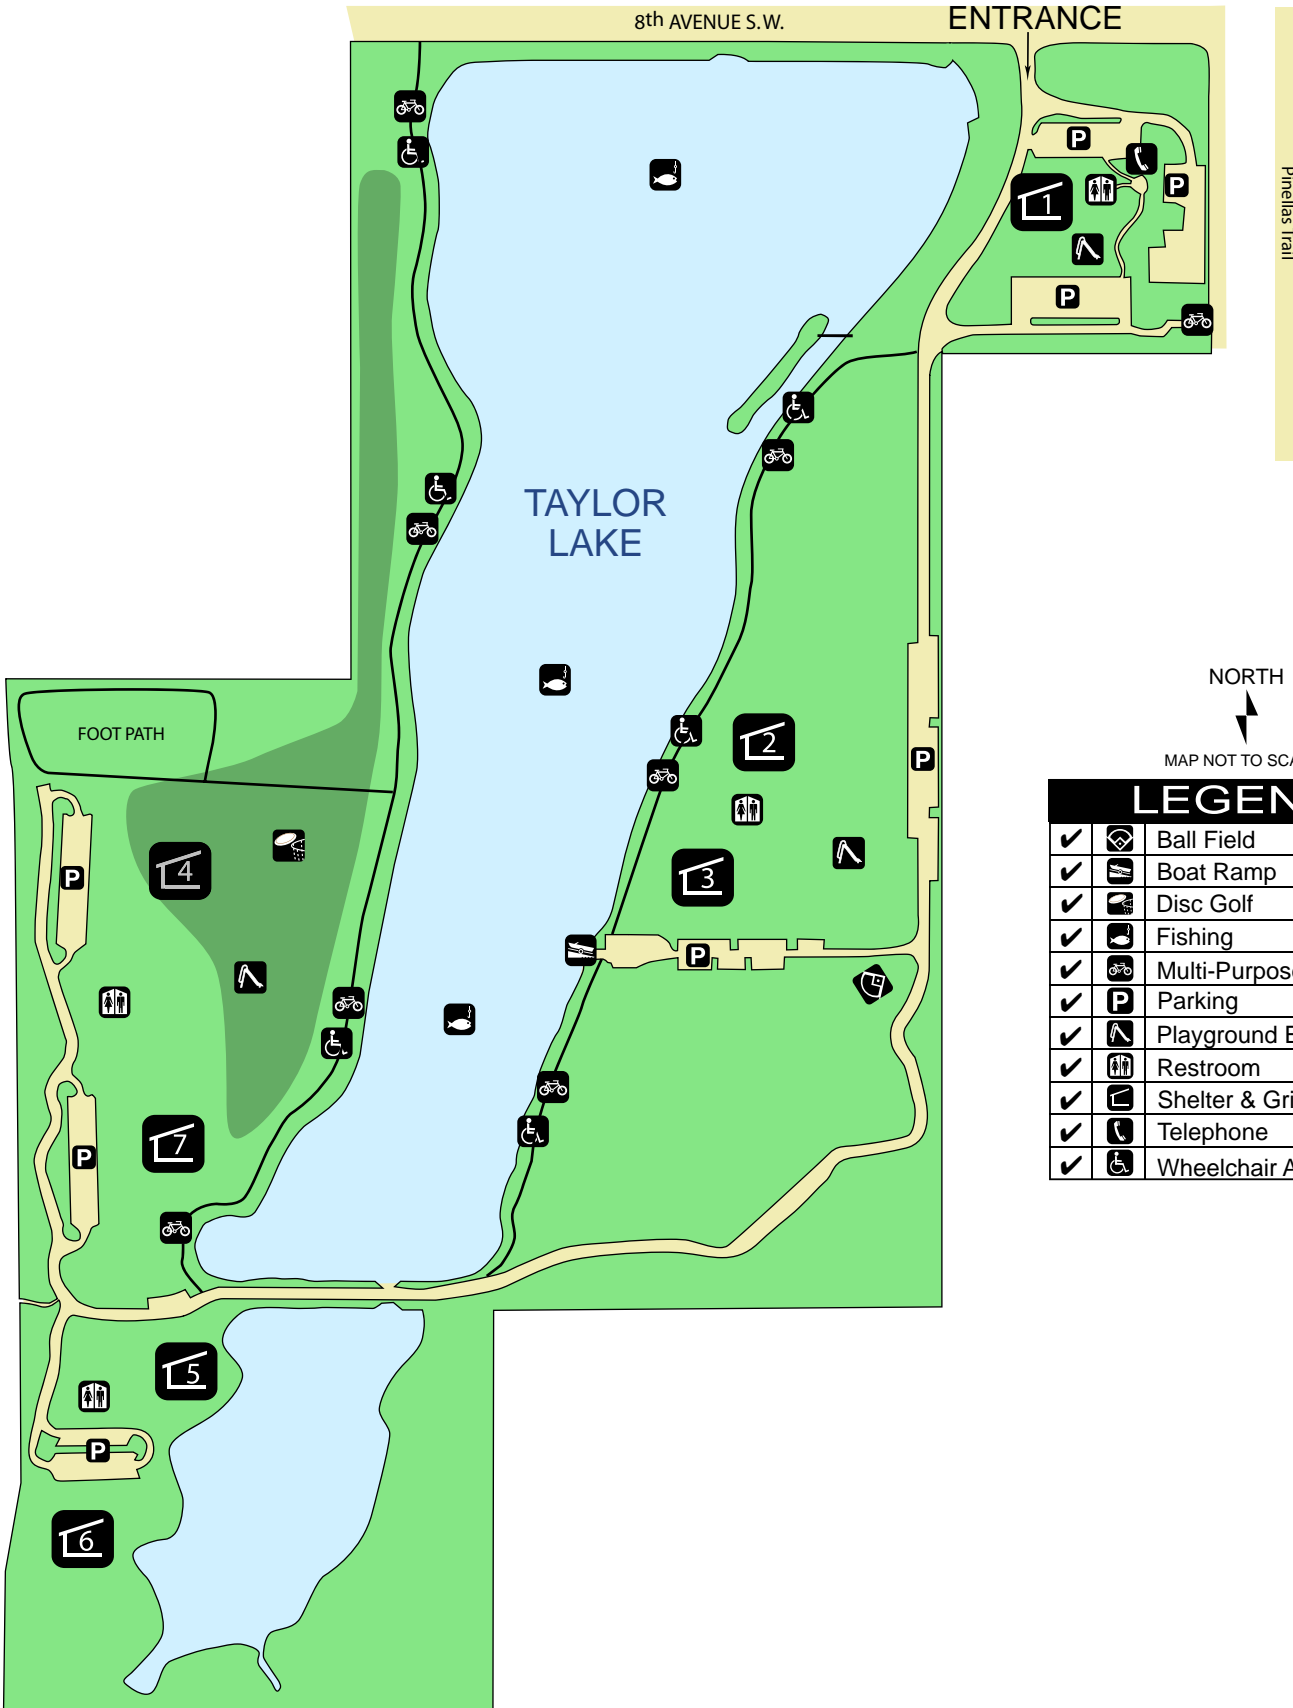

JOHN S. TAYLOR PARK

1100 Eighth Avenue S.W.
Largo, Florida 33770-3168

NORTH

MAP NOT TO SCALE

LEGEND

| | | |
|---|--|-----------------------|
| ✓ | | Ball Field |
| ✓ | | Boat Ramp |
| ✓ | | Disc Golf |
| ✓ | | Fishing |
| ✓ | | Multi-Purpose Trail |
| ✓ | | Parking |
| ✓ | | Playground Equipment |
| ✓ | | Restroom |
| ✓ | | Shelter & Grills |
| ✓ | | Telephone |
| ✓ | | Wheelchair Accessible |