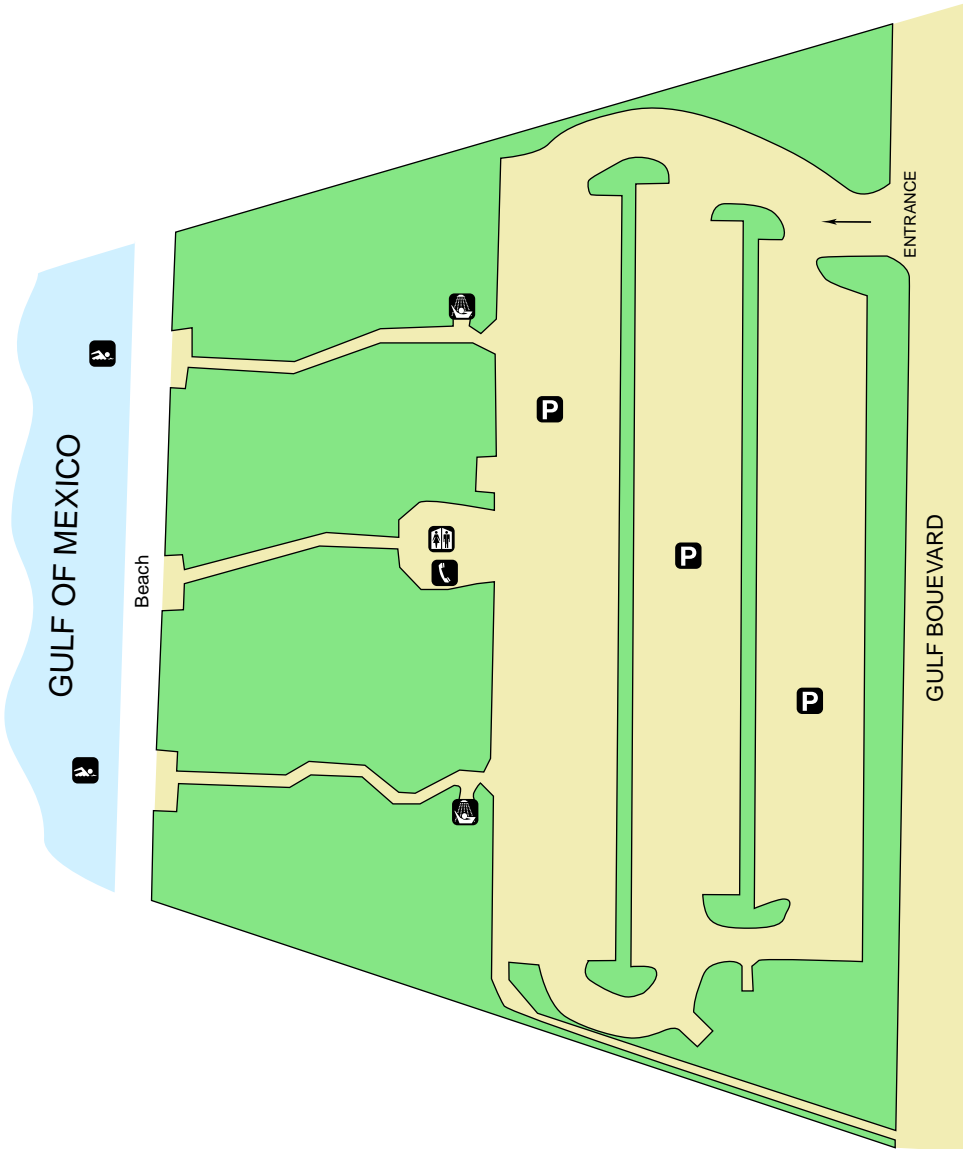

ST. PETE BEACH ACCESS

4700 Gulf Boulevard
St. Pete Beach, Florida 33706

NORTH

MAP NOT TO SCALE

LEGEND

✓	P	Parking
✓		Restroom
✓		Showers
✓		Swimming
✓		Telephone