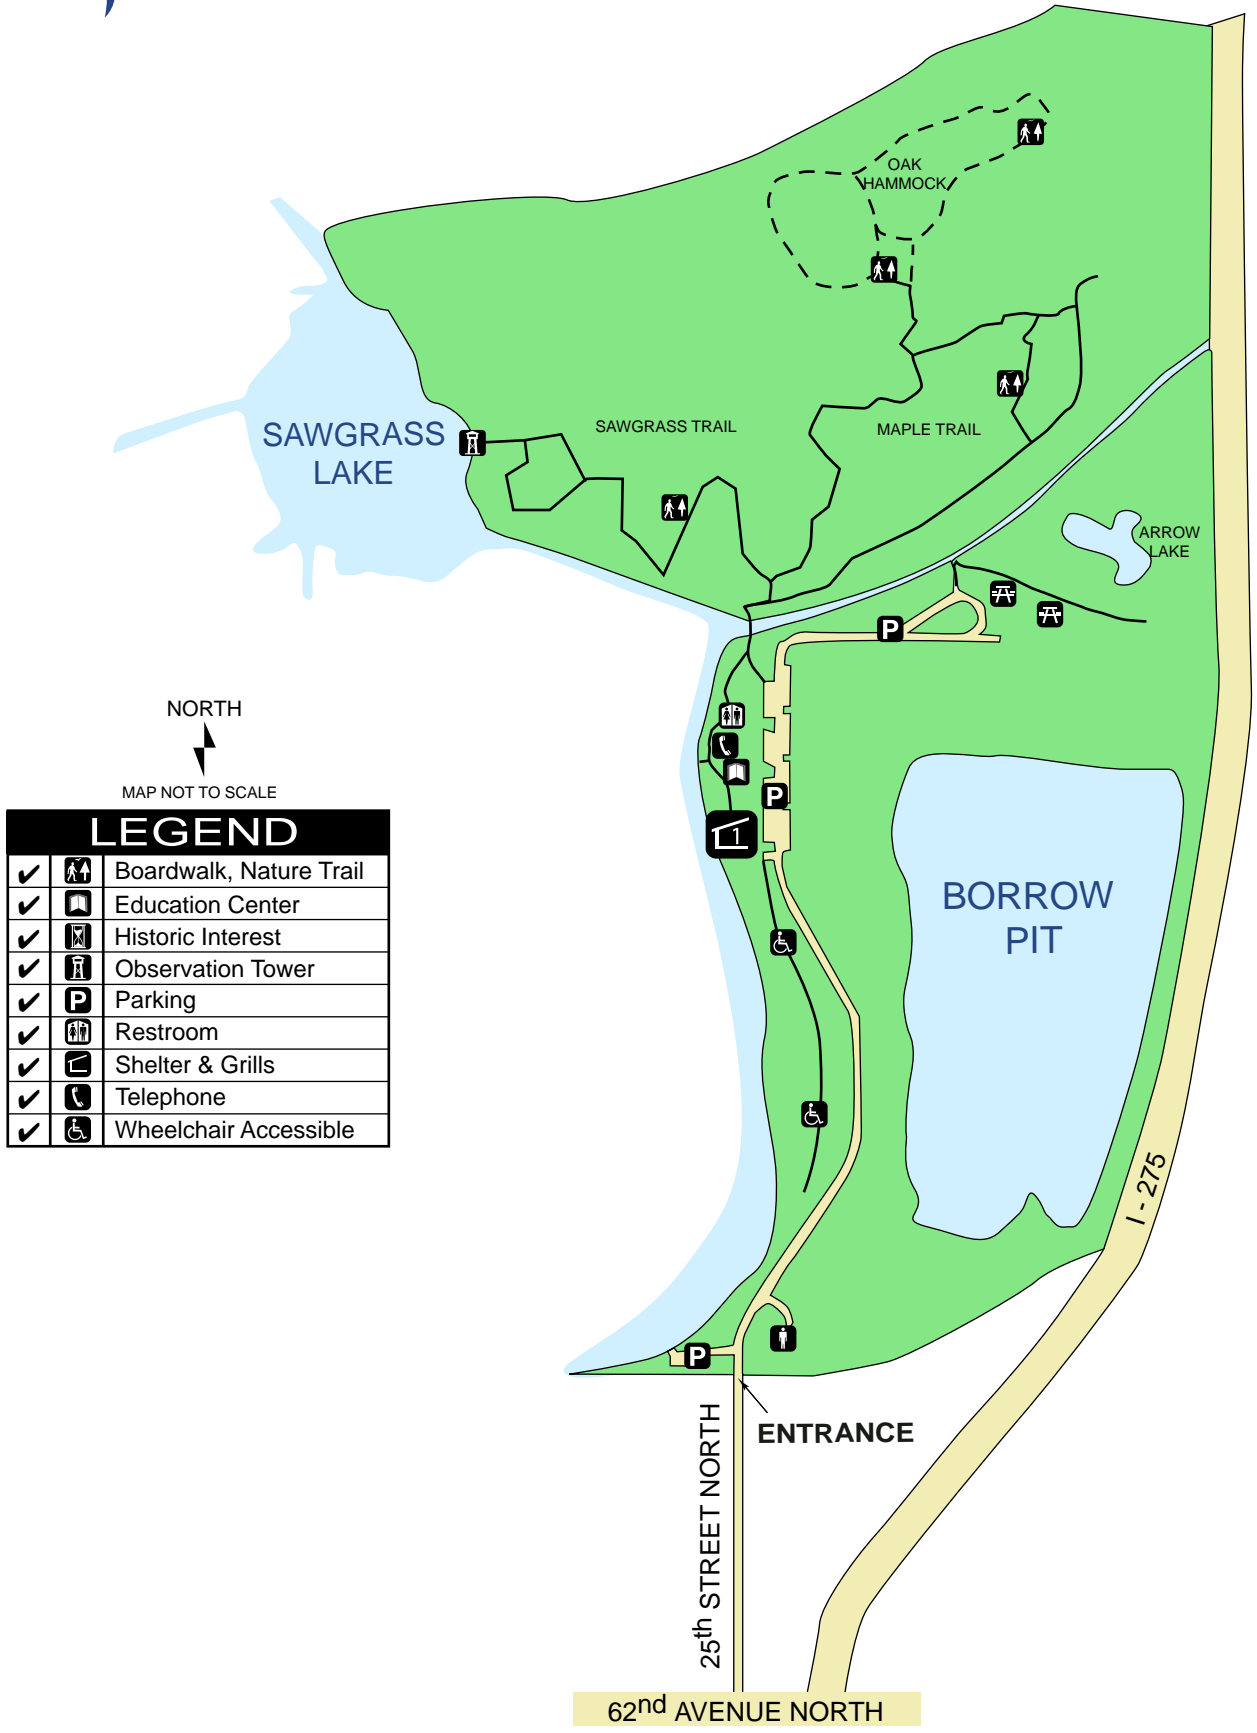

SAWGRASS LAKE PARK

7400 25th Street North
St. Petersburg, Florida 33702-5630

NORTH

MAP NOT TO SCALE

LEGEND	
✓	Boardwalk, Nature Trail
✓	Education Center
✓	Historic Interest
✓	Observation Tower
✓	Parking
✓	Restroom
✓	Shelter & Grills
✓	Telephone
✓	Wheelchair Accessible