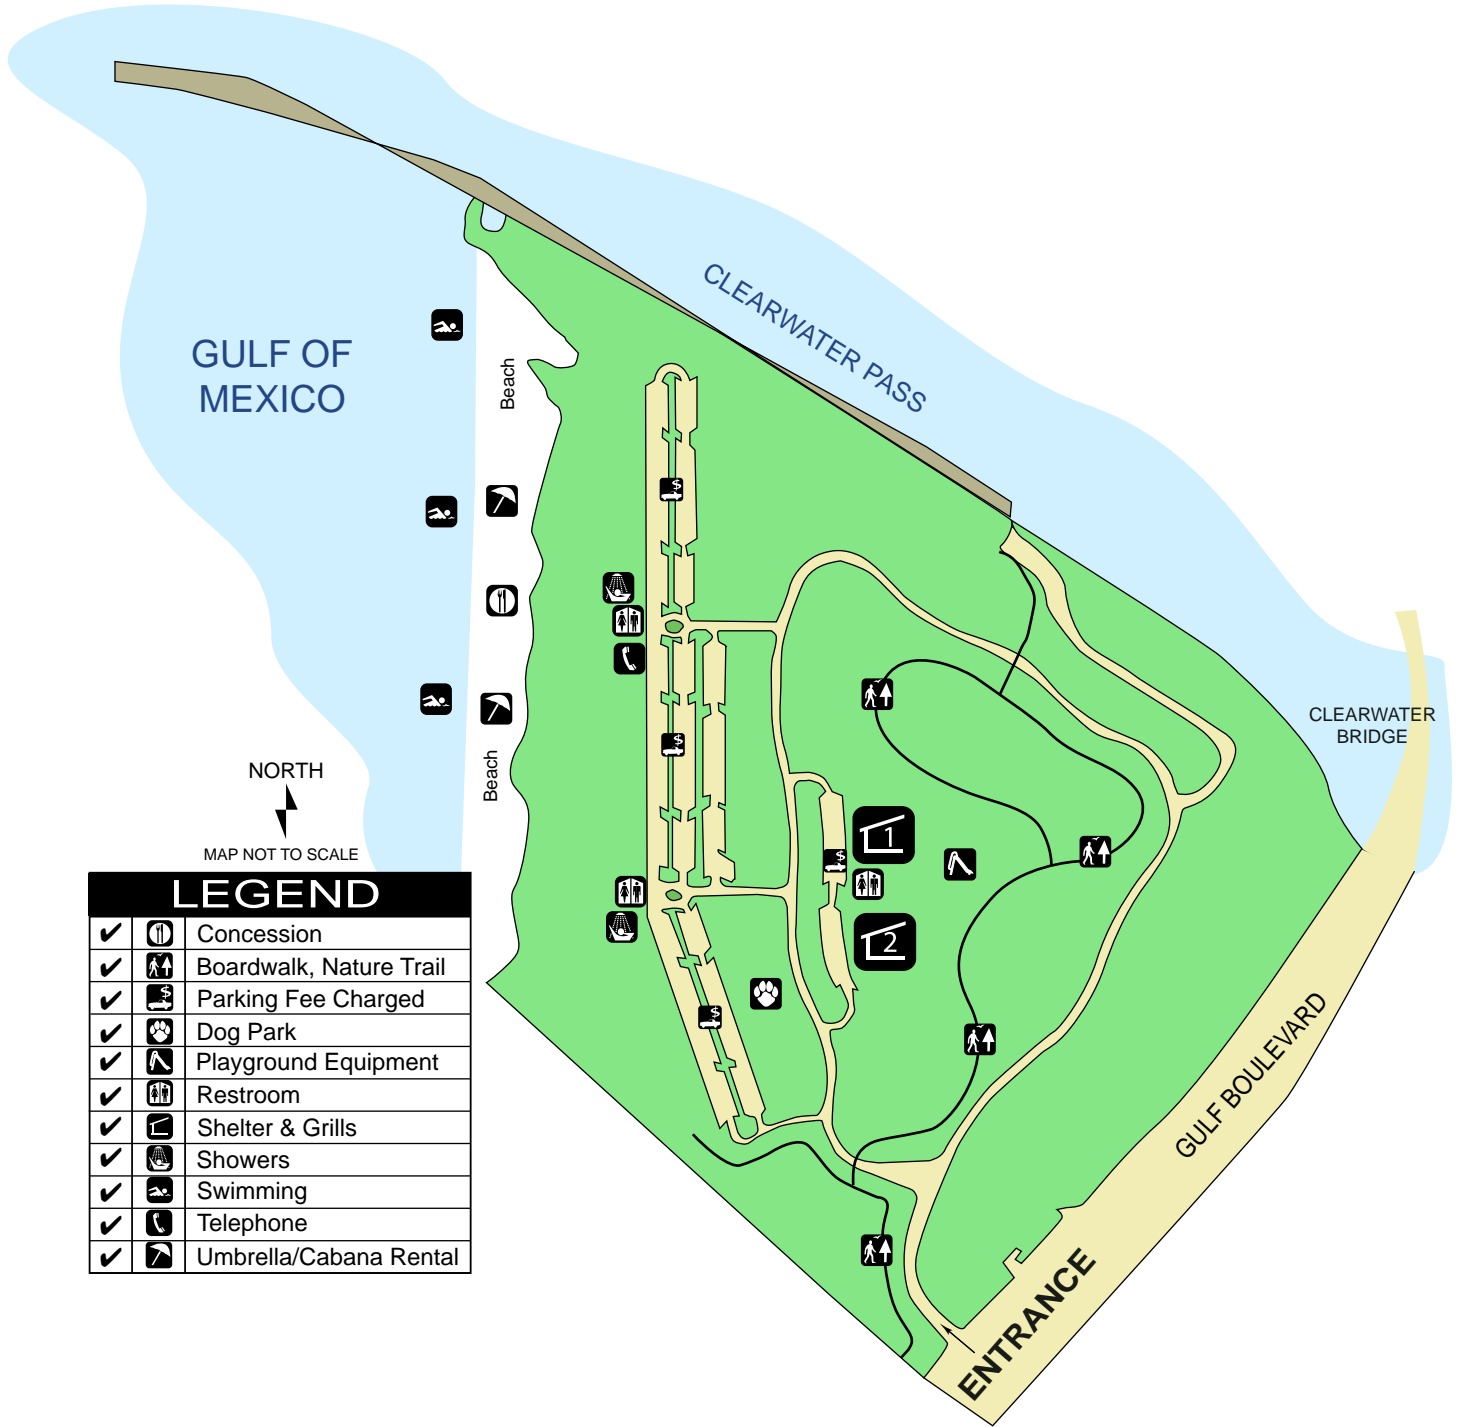

SAND KEY PARK
 1060 Gulf Boulevard
 Clearwater, Florida 33767-2701

GULF OF MEXICO

CLEARWATER PASS

CLEARWATER BRIDGE

GULF BOULEVARD

ENTRANCE

NORTH

MAP NOT TO SCALE

LEGEND		
✓		Concession
✓		Boardwalk, Nature Trail
✓		Parking Fee Charged
✓		Dog Park
✓		Playground Equipment
✓		Restroom
✓		Shelter & Grills
✓		Showers
✓		Swimming
✓		Telephone
✓		Umbrella/Cabana Rental