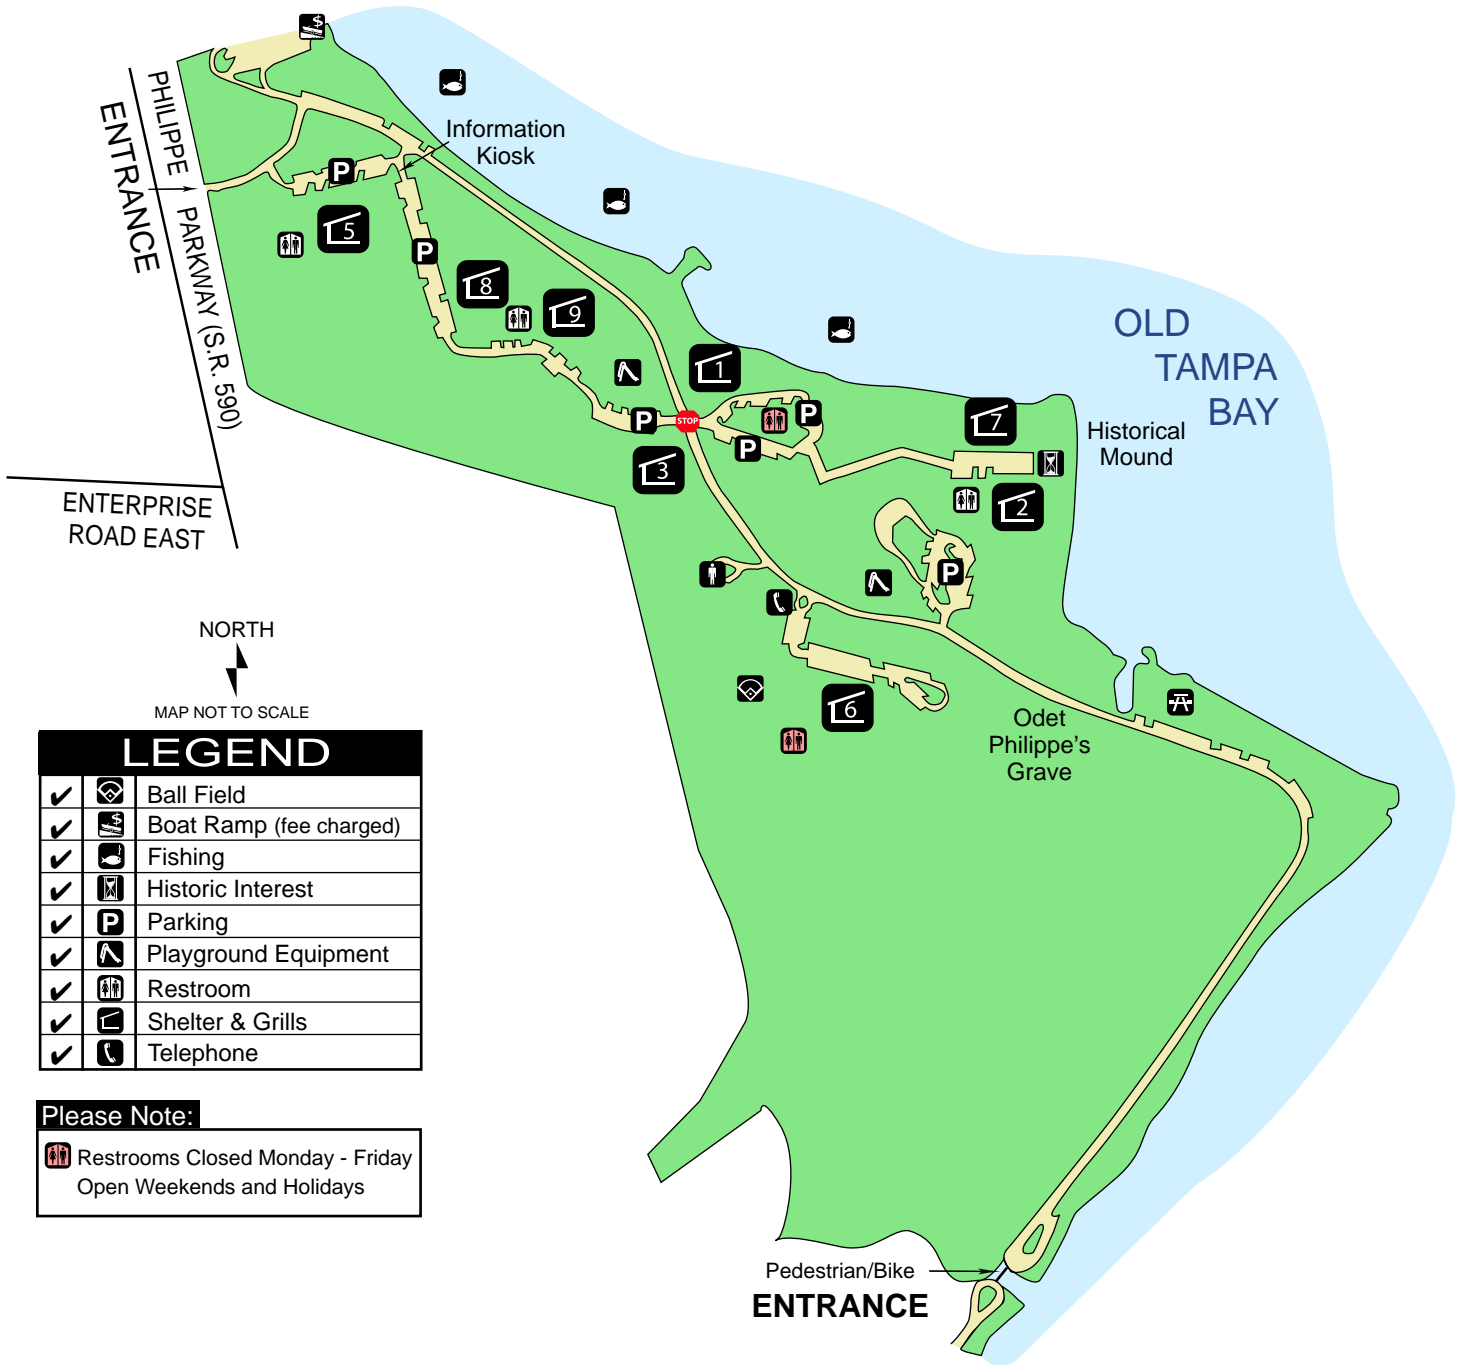

PHILIPPE PARK

2525 Philippe Parkway
 Safety Harbor, Florida 34695-5134

MAP NOT TO SCALE

LEGEND

✓		Ball Field
✓		Boat Ramp (fee charged)
✓		Fishing
✓		Historic Interest
✓		Parking
✓		Playground Equipment
✓		Restroom
✓		Shelter & Grills
✓		Telephone

Please Note:

Restrooms Closed Monday - Friday
 Open Weekends and Holidays