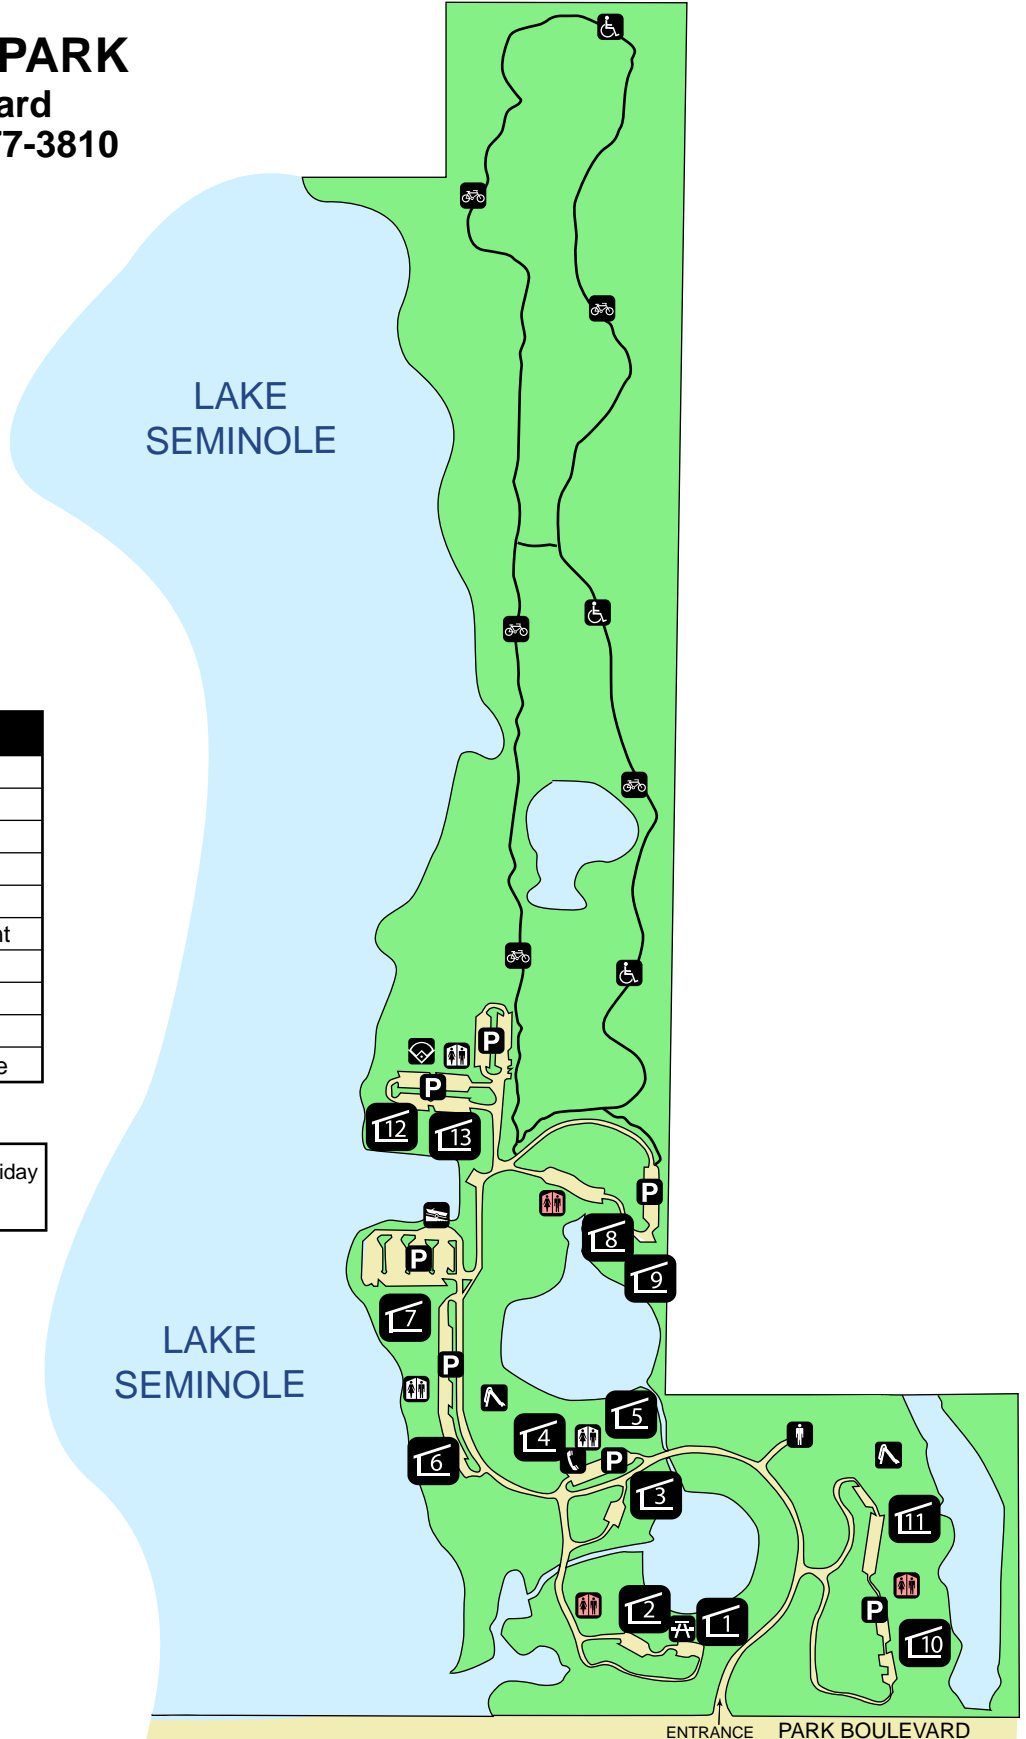

LAKE SEMINOLE PARK

10015 Park Boulevard
Seminole, Florida 33777-3810

MAP NOT TO SCALE

LEGEND		
✓		Ball Field
✓		Boat Ramp
✓		Fishing
✓		Multi-Purpose Trail
✓		Parking
✓		Playground Equipment
✓		Restroom
✓		Shelter & Grills
✓		Telephone
✓		Wheelchair Accessible

Please Note:

Restrooms Closed Monday - Friday
Open Weekends and Holidays

ENTRANCE PARK BOULEVARD