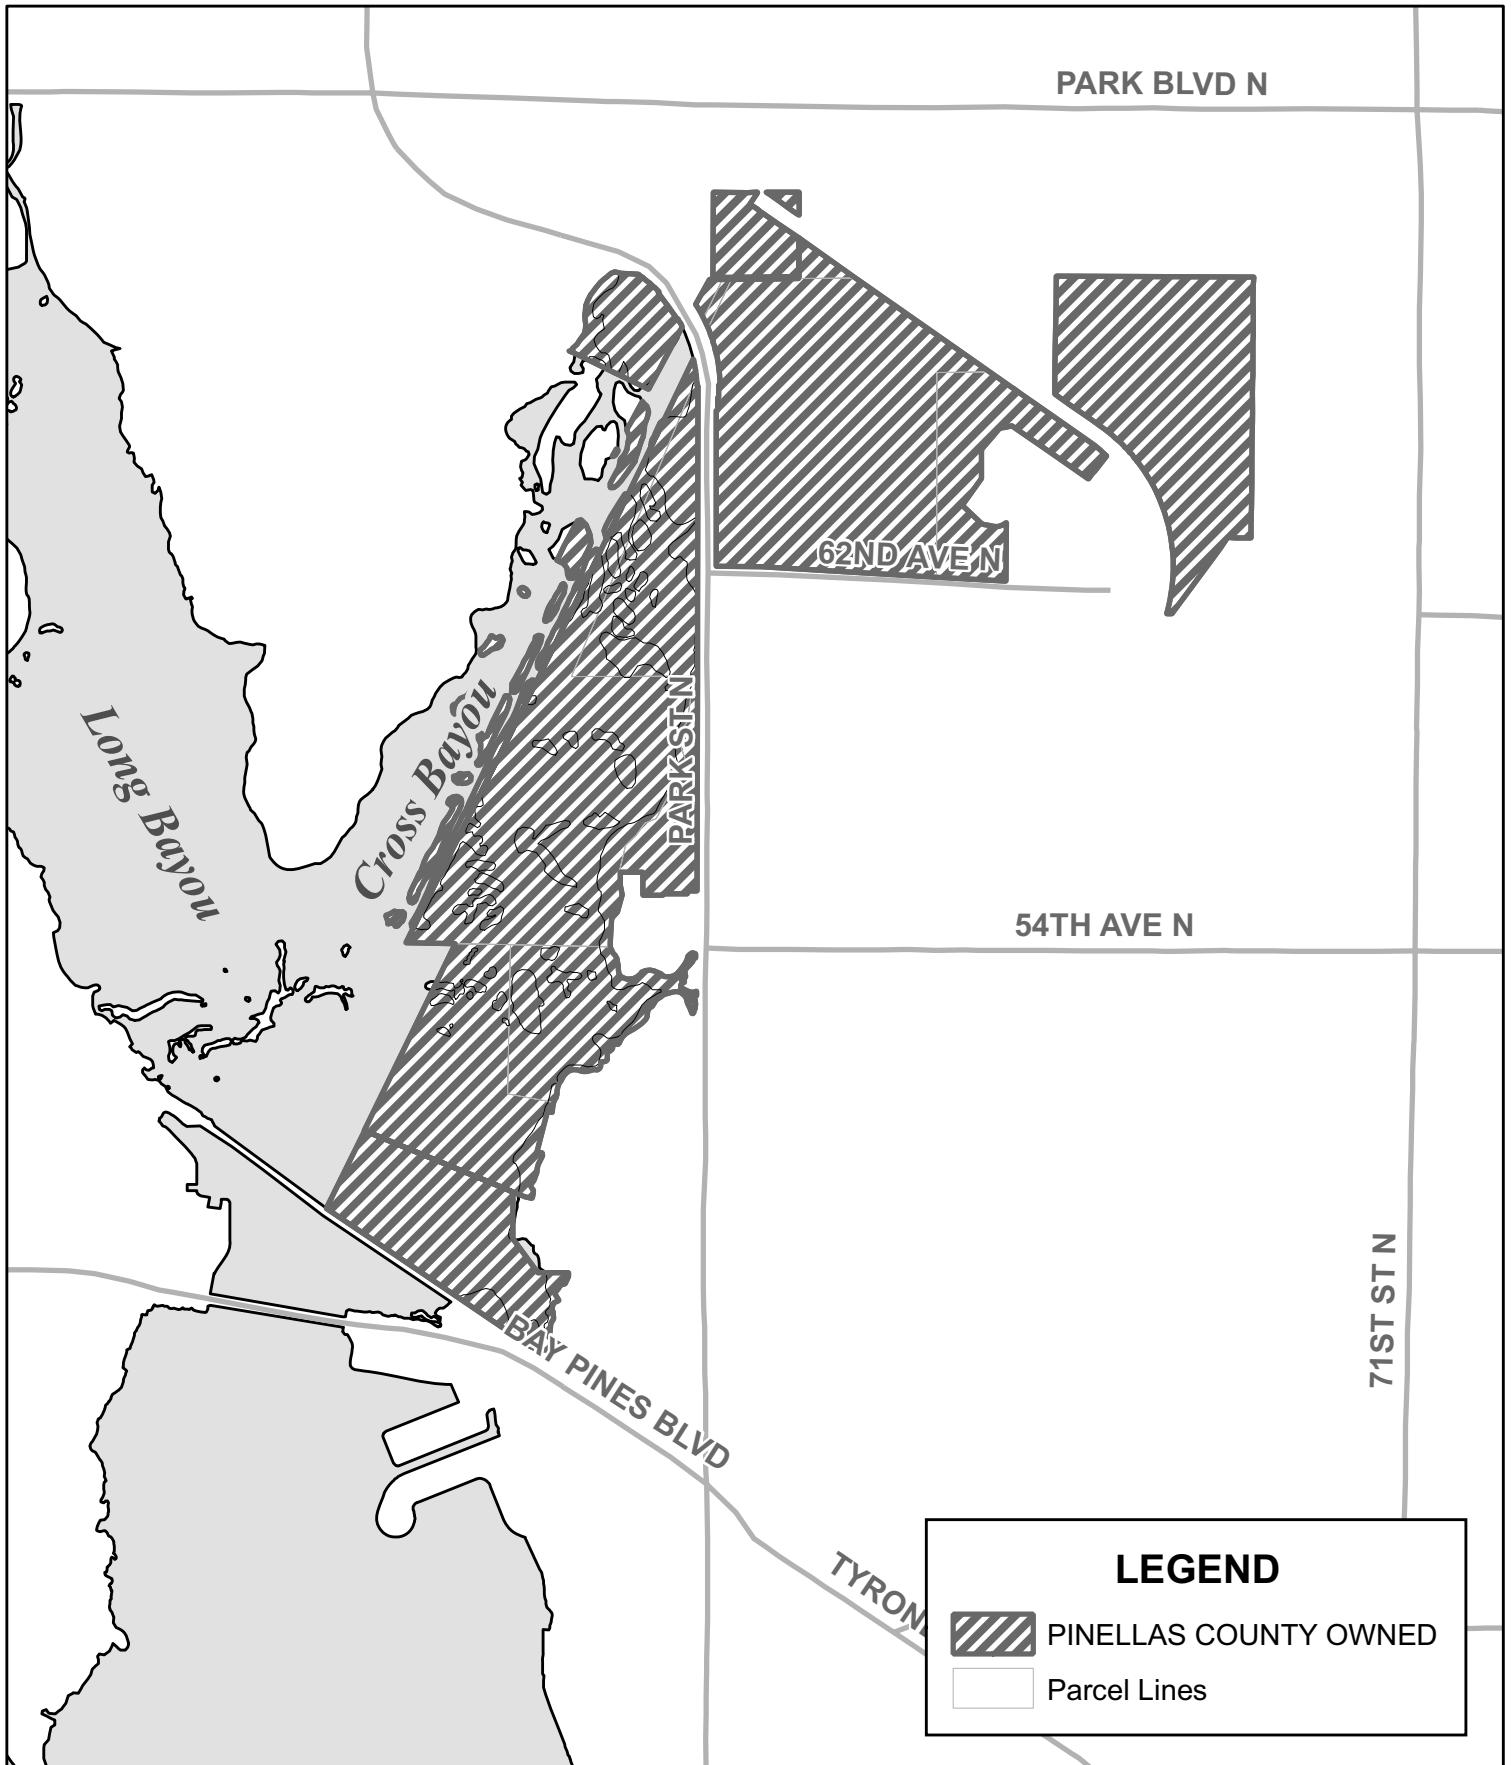

Raymond H. Neri Management Area

PINELLAS COUNTY OWNED PROPERTY