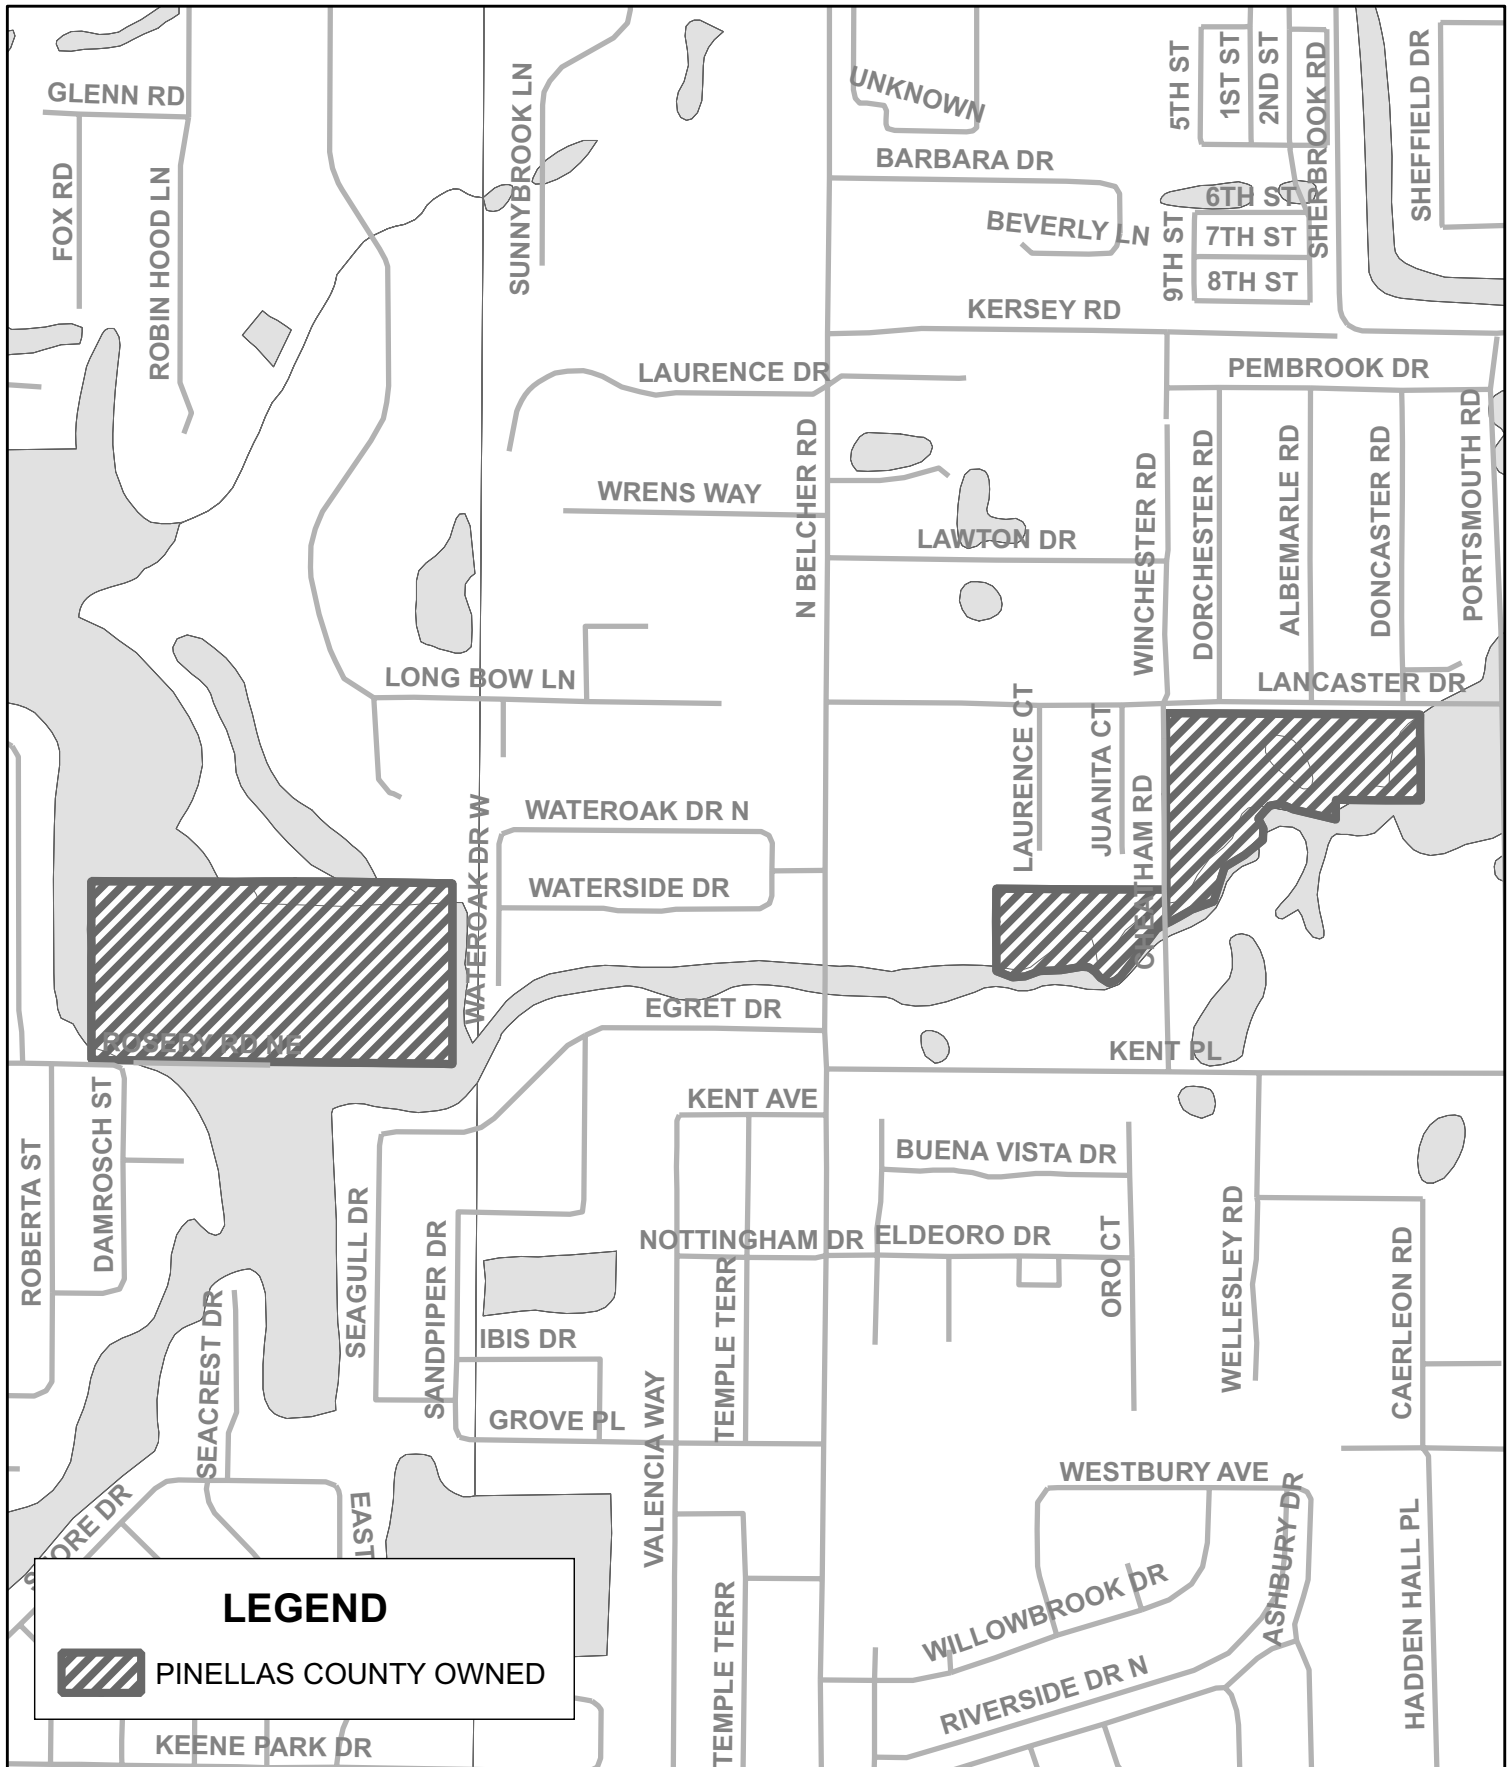

ALLEN'S CREEK MANAGEMENT AREA

PINELLAS COUNTY OWNED PROPERTY