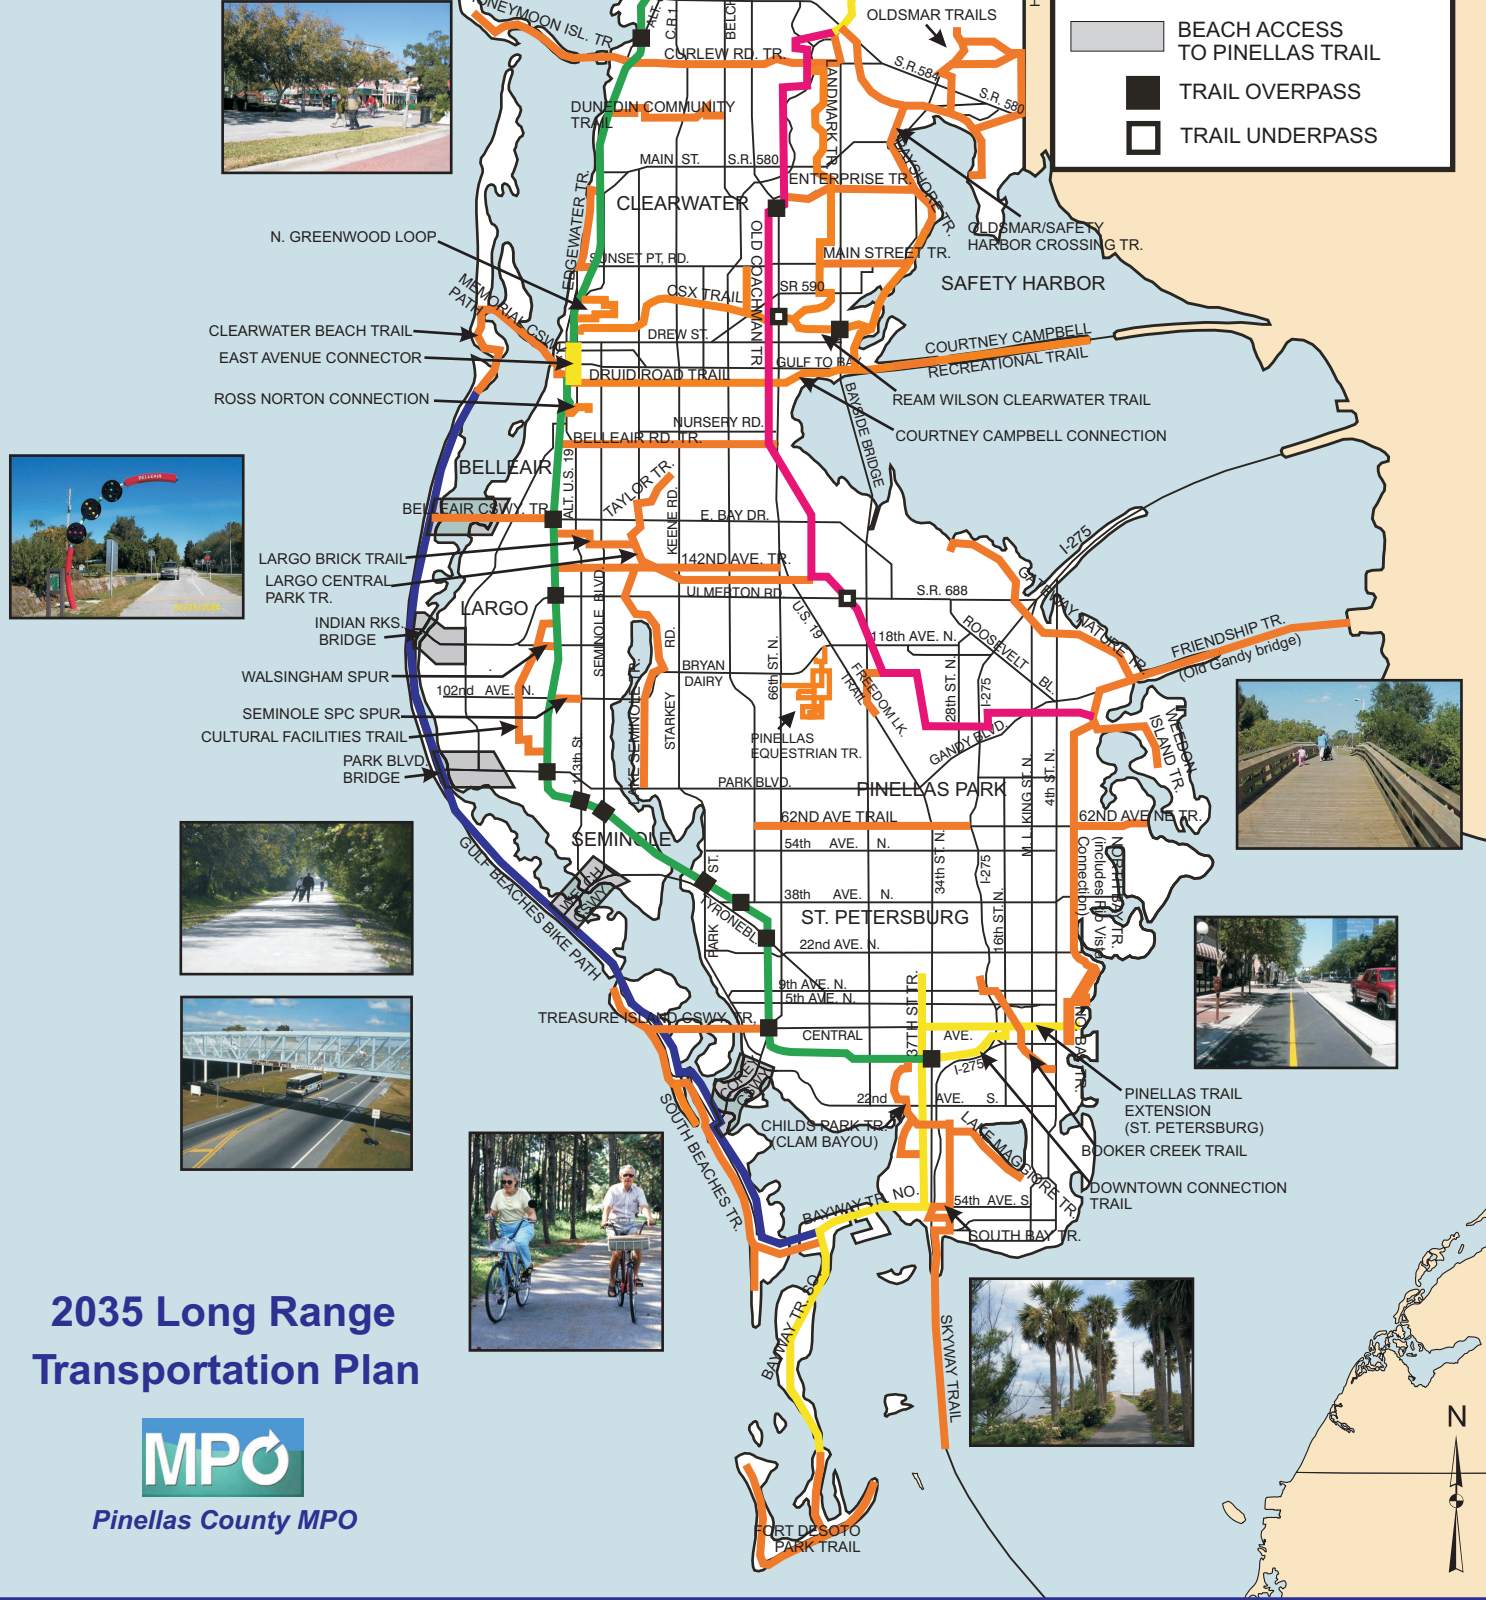

# PINELLAS TRAILWAYS PLAN

(As amended 4/8/09)

### LEGEND

-  PINELLAS TRAIL
-  PINELLAS TRAIL EXTENSIONS
-  COMMUNITY TRAILS
-  GULF. BLVD. IMPROVEMENT PROGRAM
-  PROGRESS ENERGY EXTENSION
-  BEACH ACCESS TO PINELLAS TRAIL
-  TRAIL OVERPASS
-  TRAIL UNDERPASS

## 2035 Long Range Transportation Plan

Pinellas County MPO