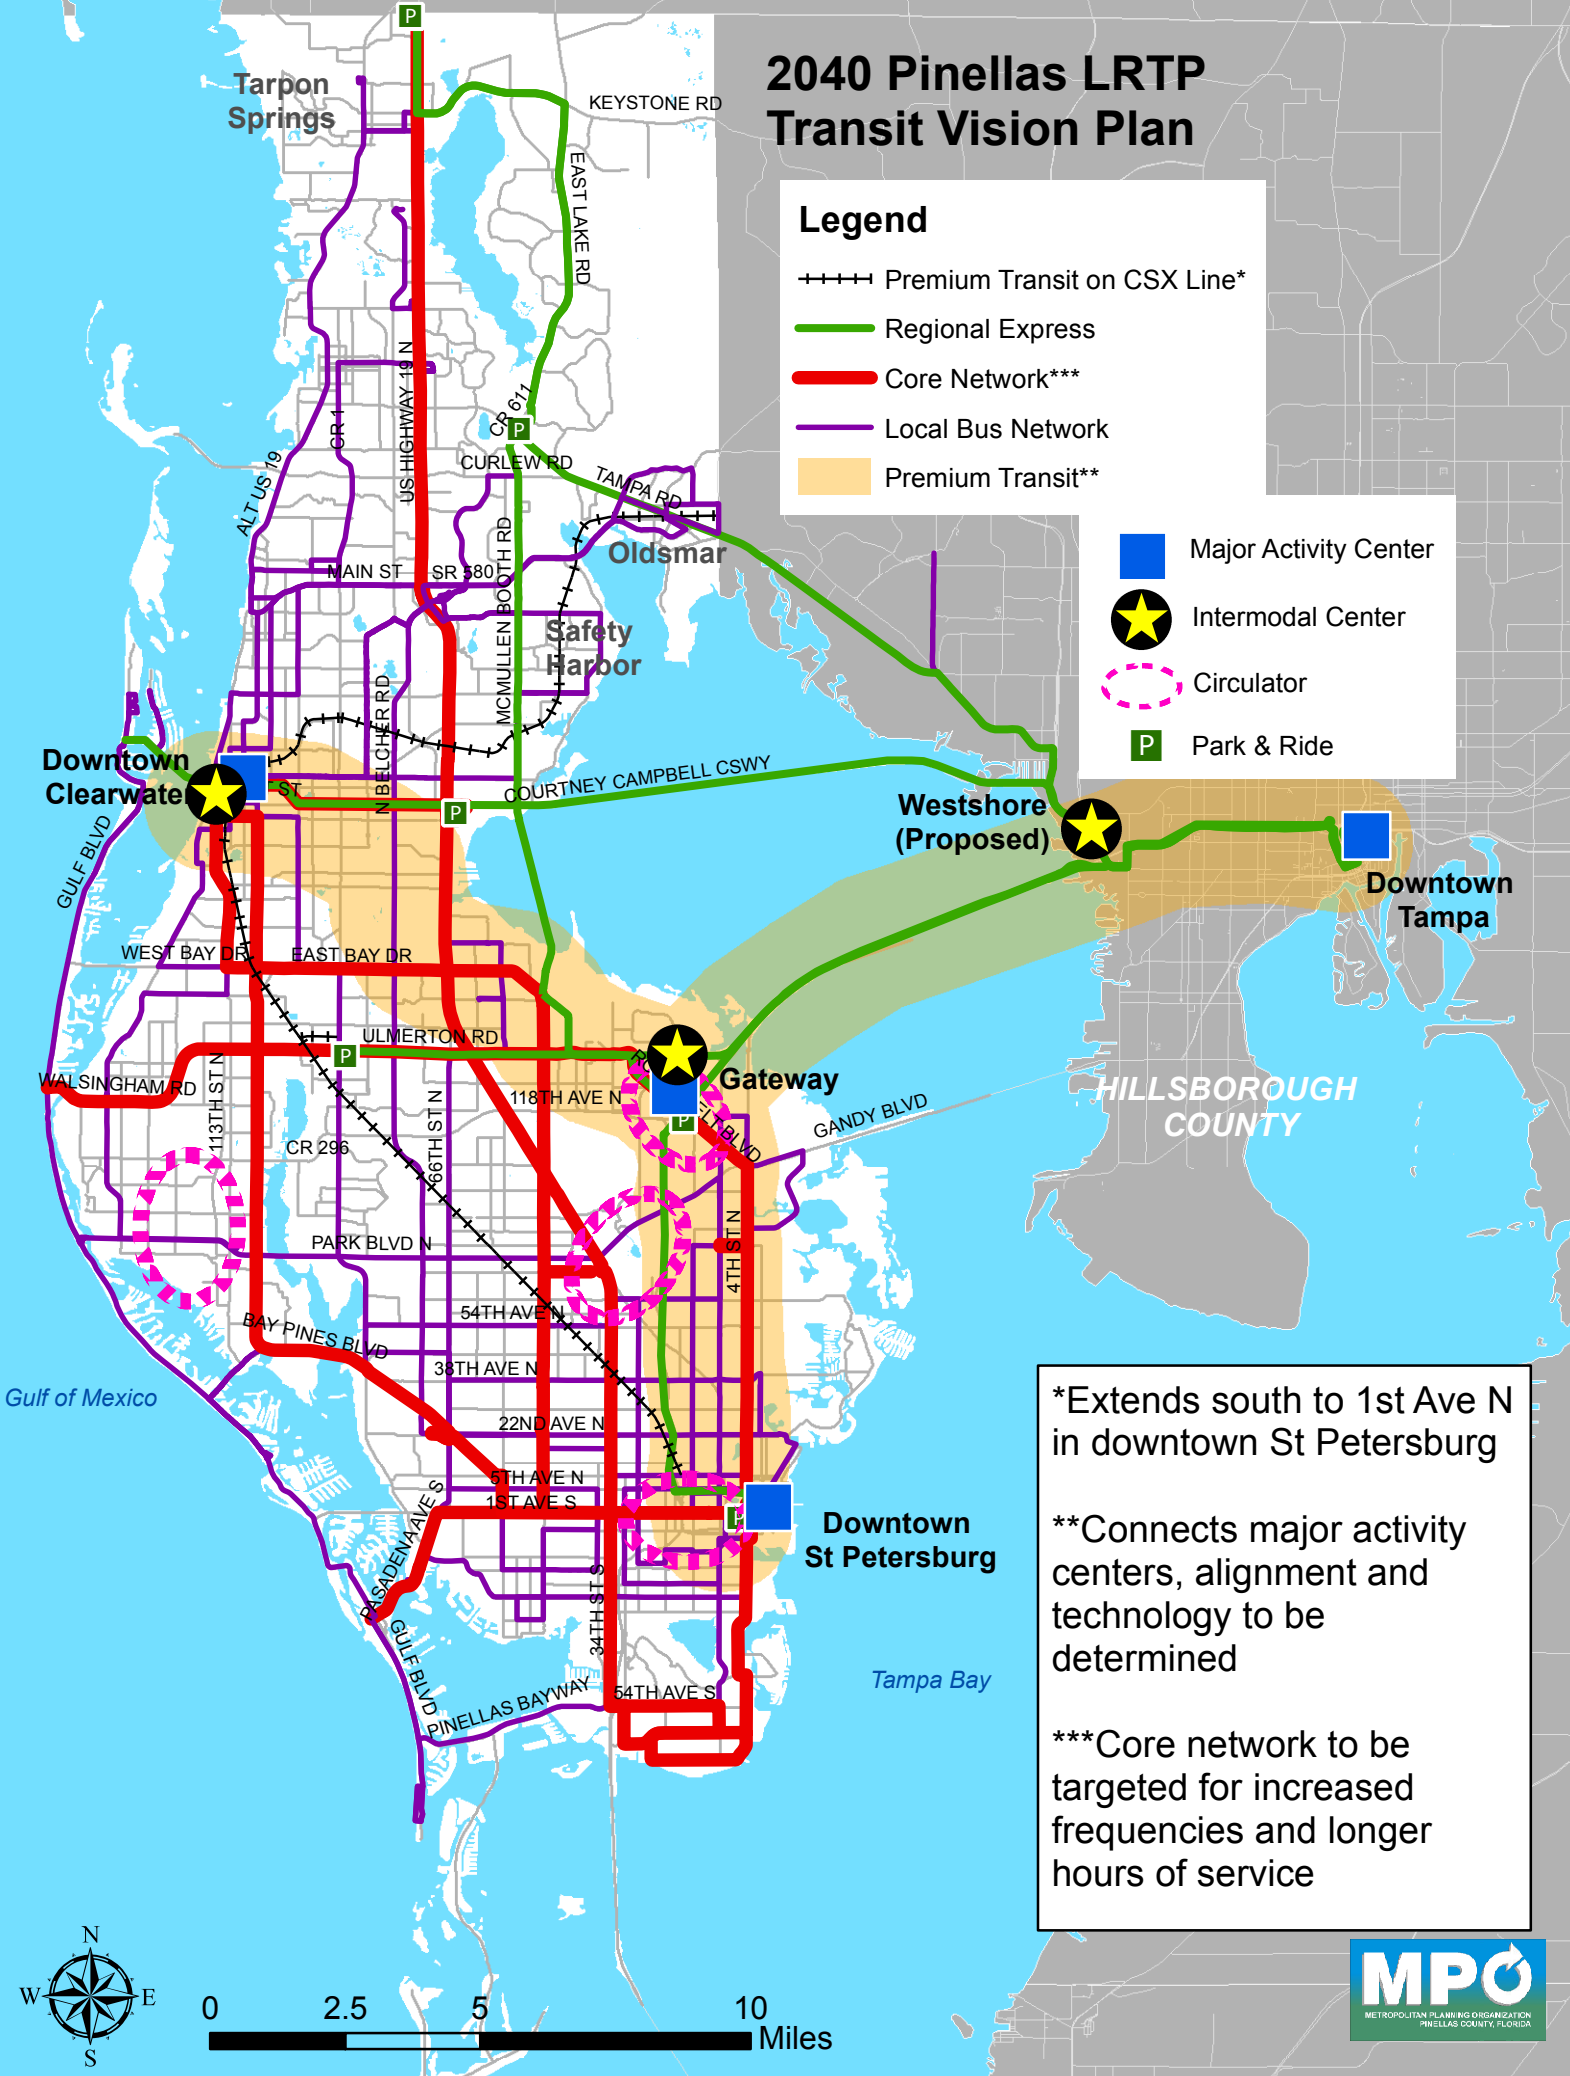

2040 Pinellas L RTP Transit Vision Plan

Legend

++++ Premium Transit on CSX Line*

Regional Express

Core Network***

Local Bus Network

Premium Transit**

Major Activity Center

Intermodal Center

Circulator

Park & Ride

*Extends south to 1st Ave N in downtown St Petersburg

**Connects major activity centers, alignment and technology to be determined

***Core network to be targeted for increased frequencies and longer hours of service