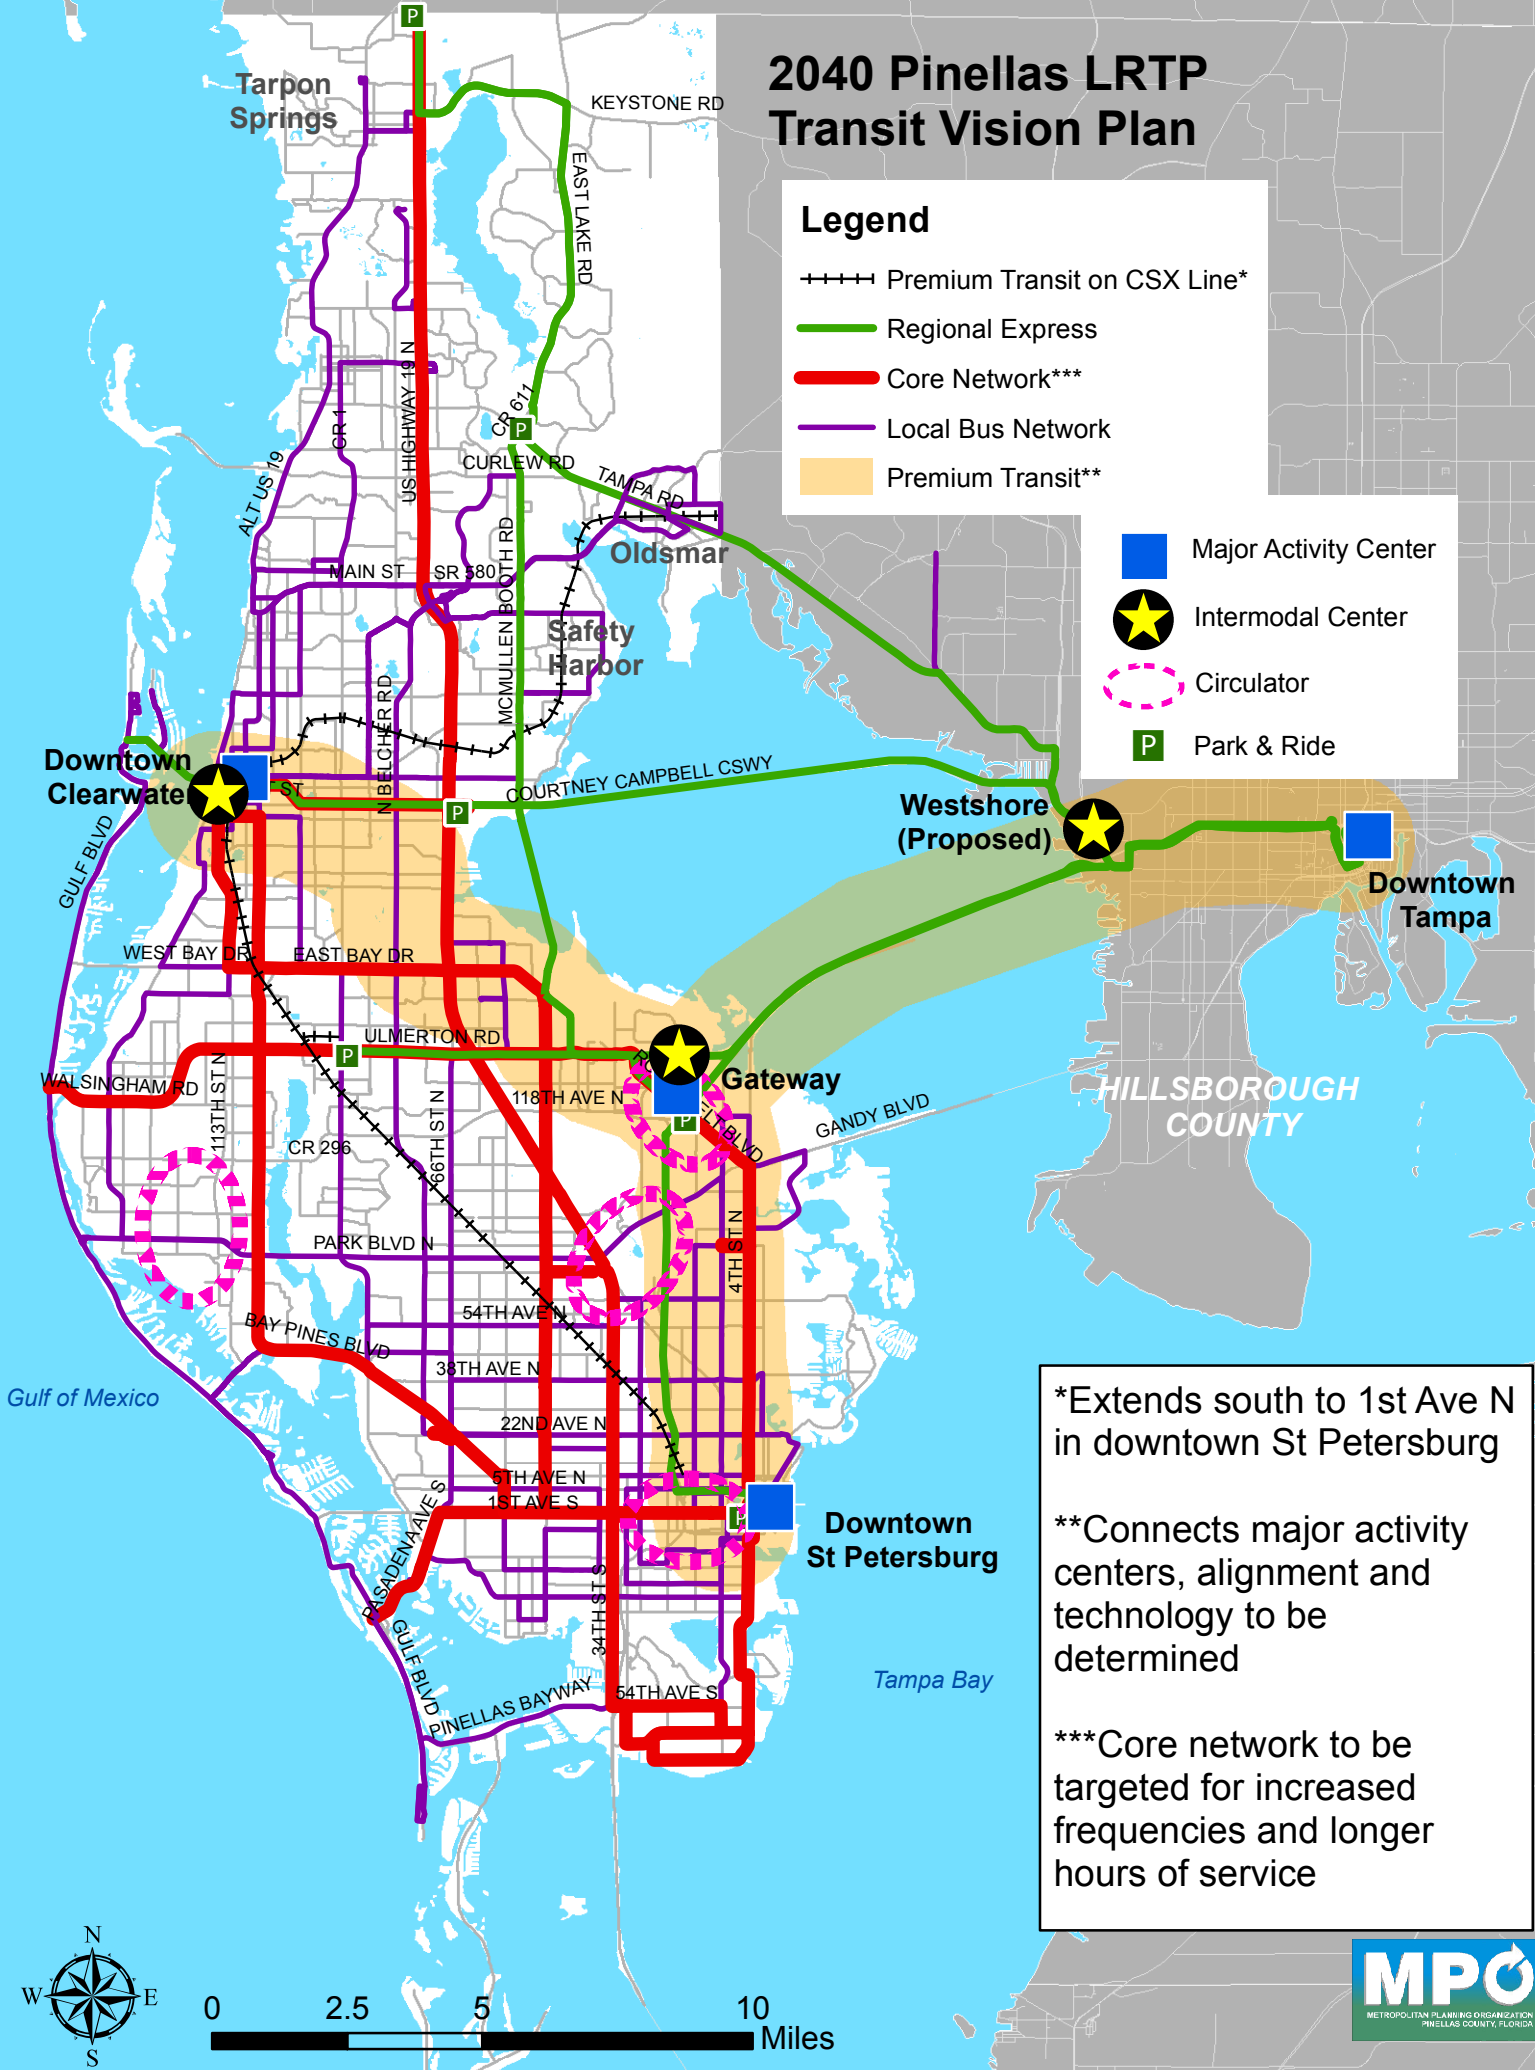

2040 Pinellas L RTP Transit Vision Plan

Legend

- ++++ Premium Transit on CSX Line*
- Regional Express
- Core Network***
- Local Bus Network
- Premium Transit**

- Major Activity Center
- Intermodal Center
- Circulator
- Park & Ride

*Extends south to 1st Ave N in downtown St Petersburg

**Connects major activity centers, alignment and technology to be determined

***Core network to be targeted for increased frequencies and longer hours of service