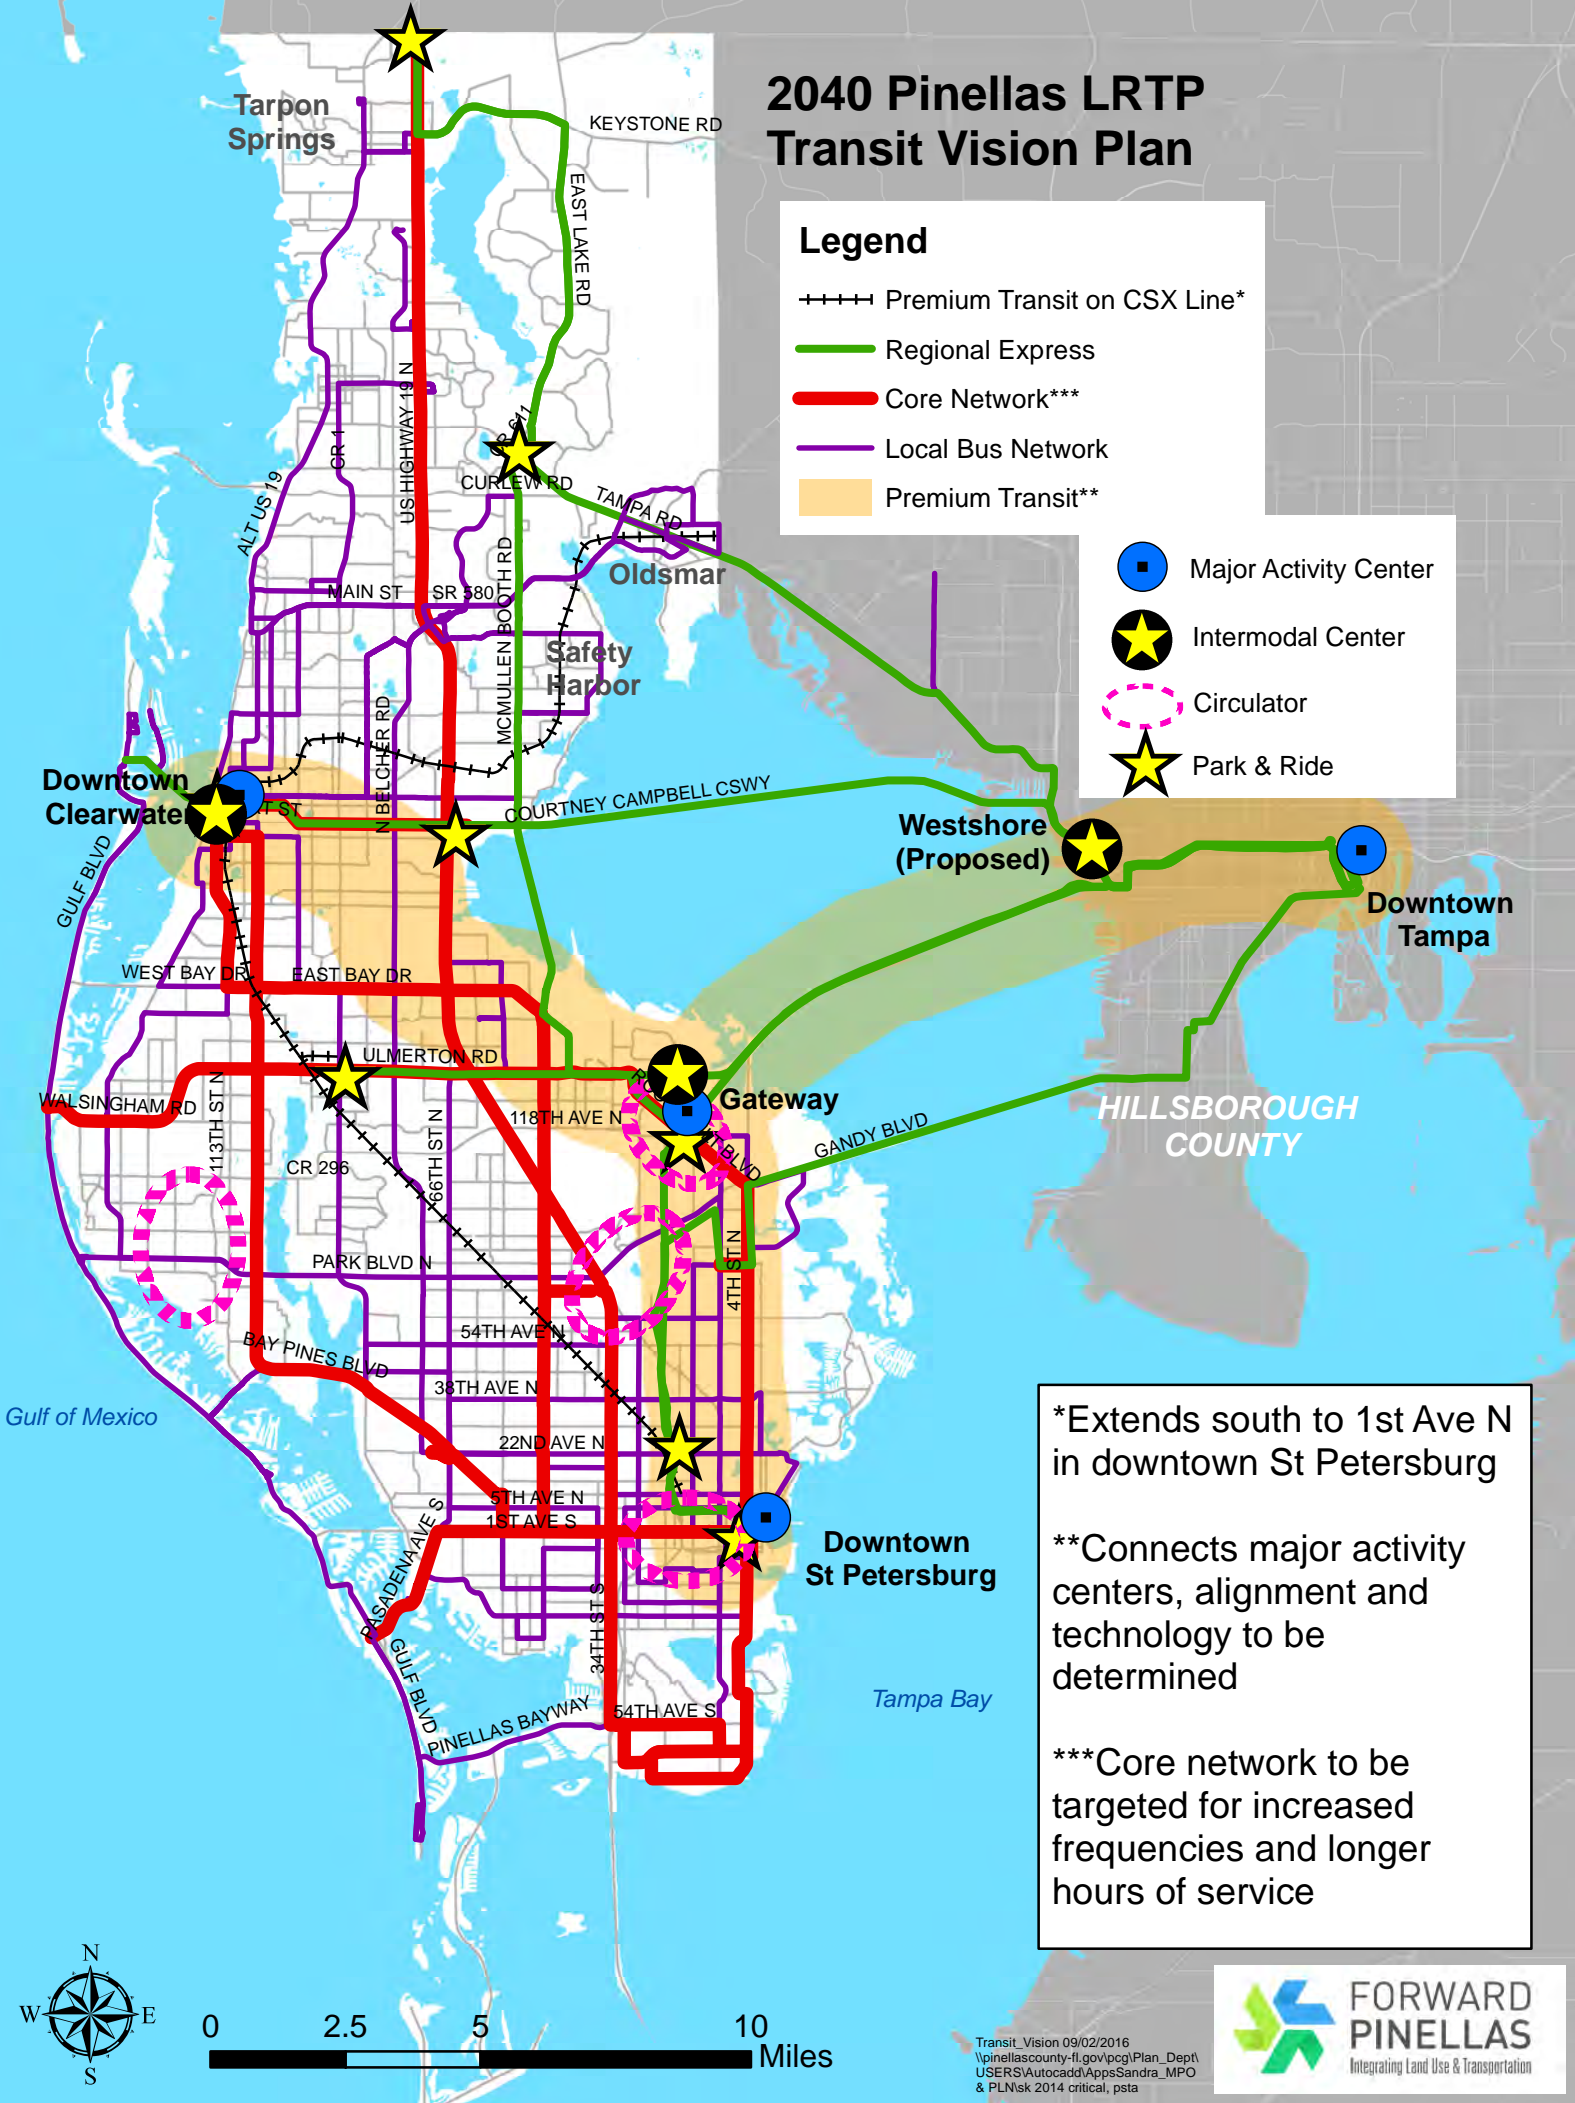

2040 Pinellas L RTP Transit Vision Plan

Legend

- ++++ Premium Transit on CSX Line*
- Regional Express
- Core Network***
- Local Bus Network
- Premium Transit**

- Major Activity Center
- Intermodal Center
- Circulator
- Park & Ride

*Extends south to 1st Ave N in downtown St Petersburg

**Connects major activity centers, alignment and technology to be determined

***Core network to be targeted for increased frequencies and longer hours of service