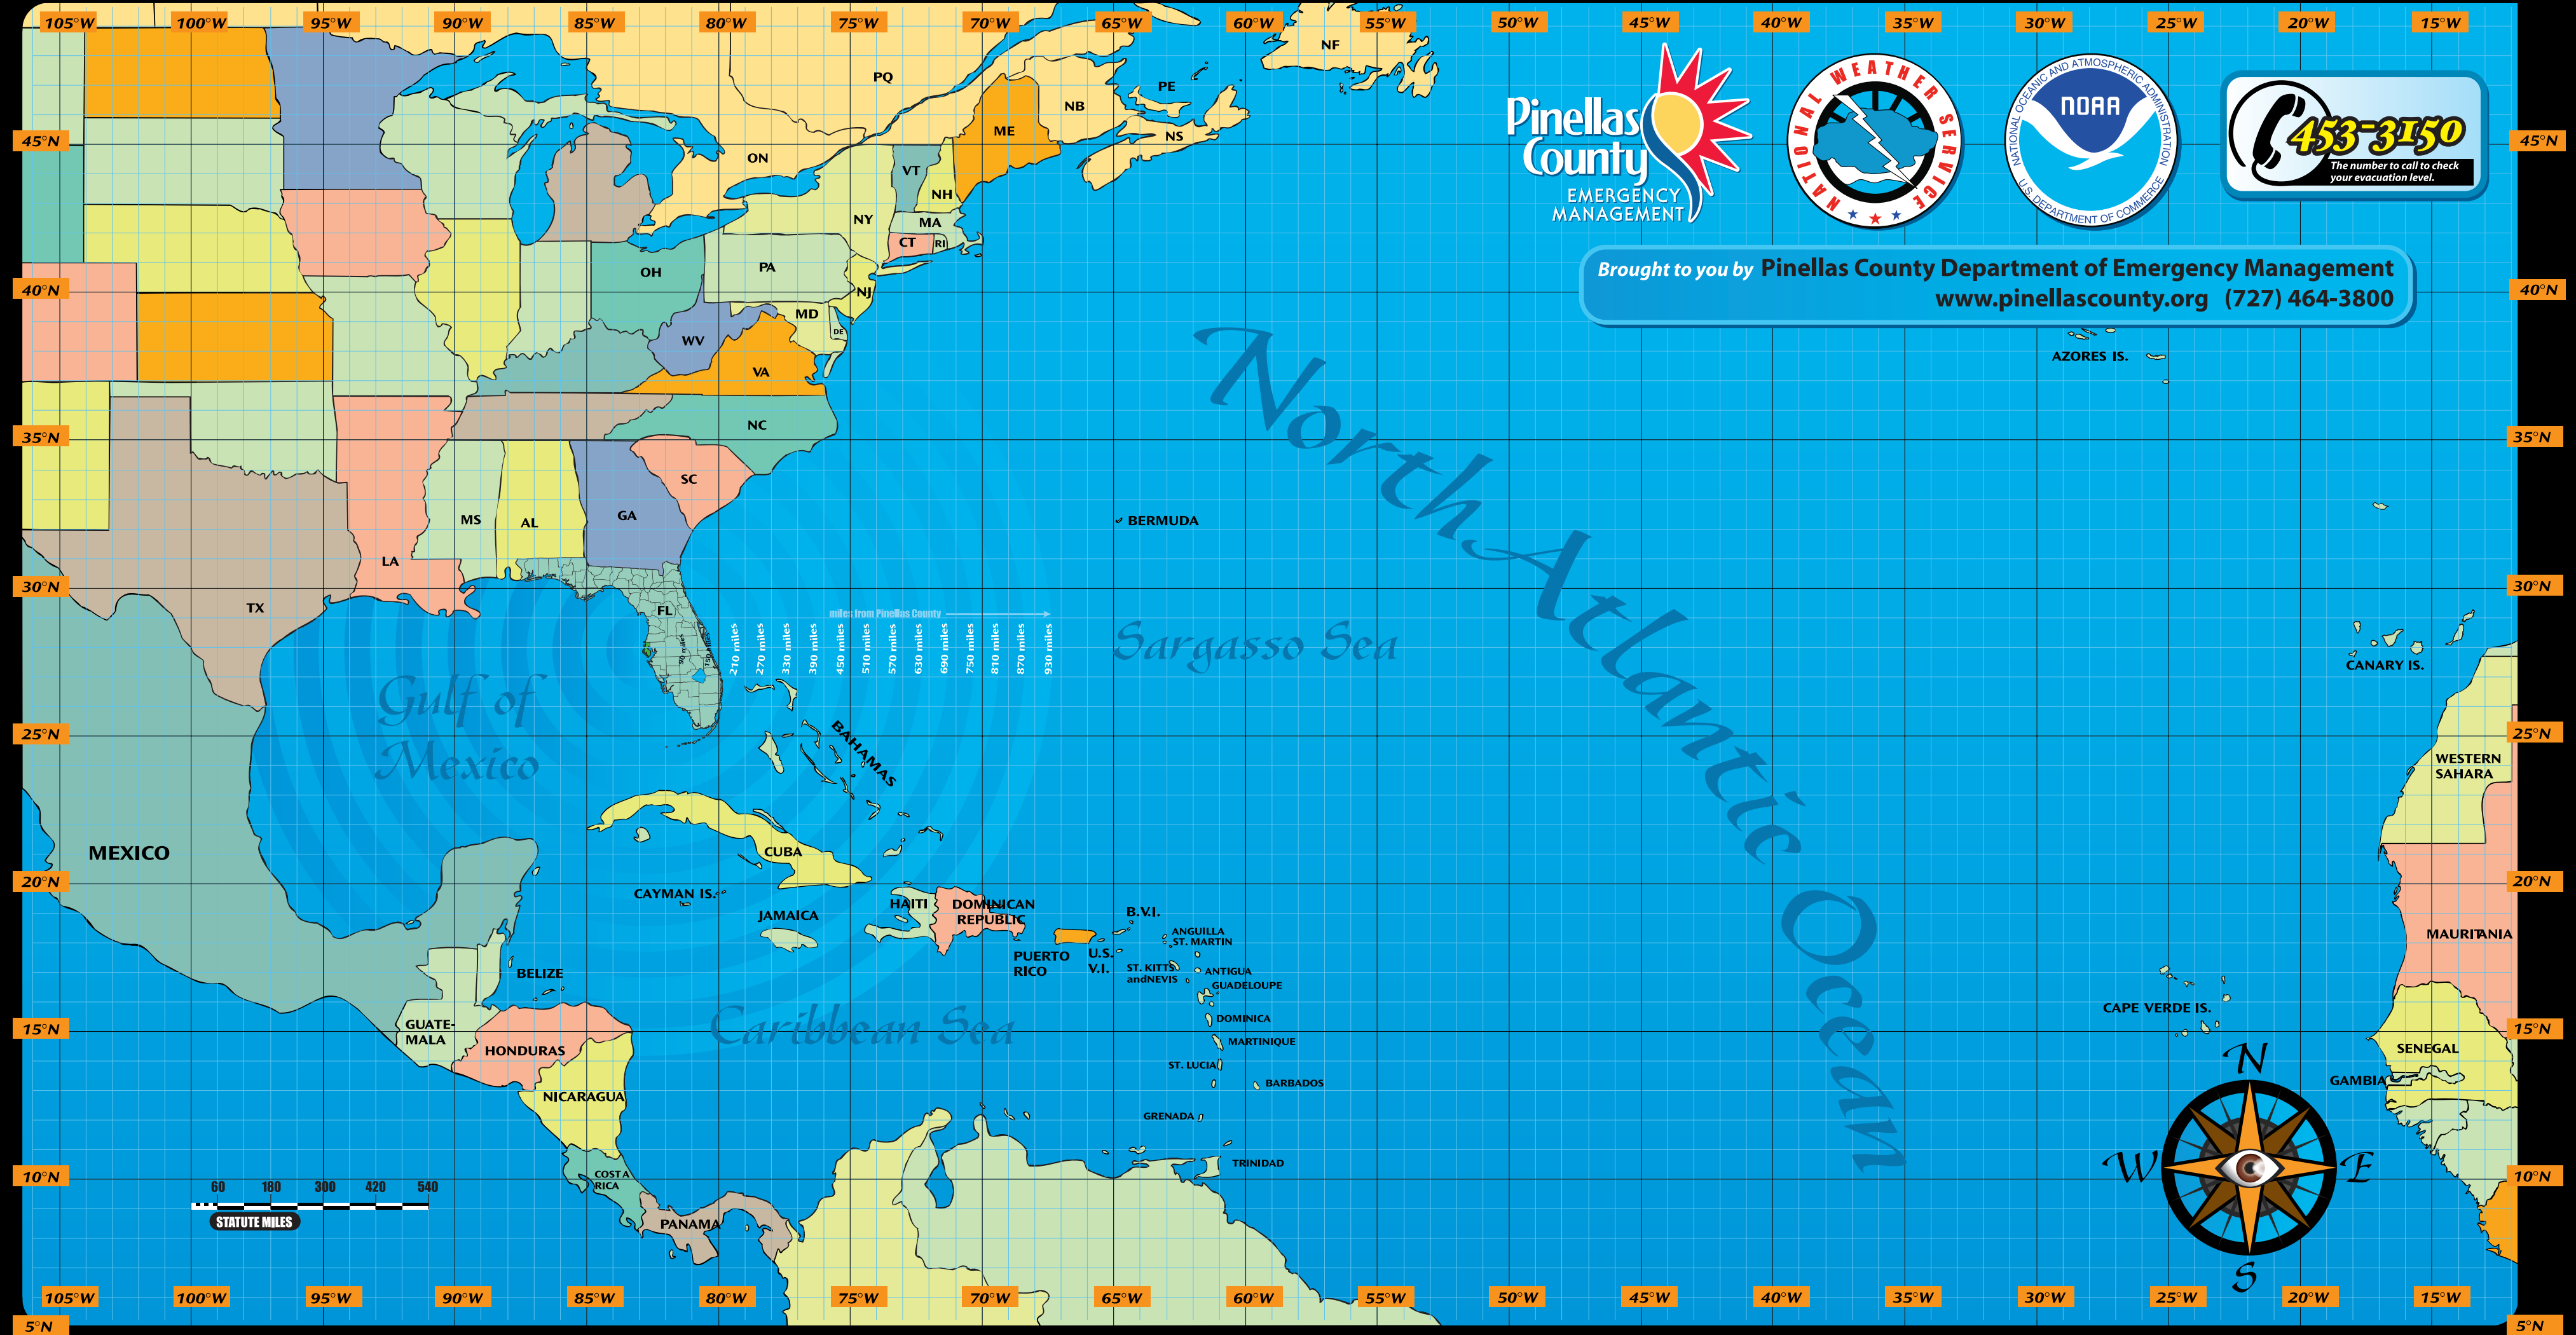

Atlantic Basin Hurricane Tracking Chart

National Hurricane Center, Miami, Florida

Brought to you by Pinellas County Department of Emergency Management
www.pinellascounty.org (727) 464-3800