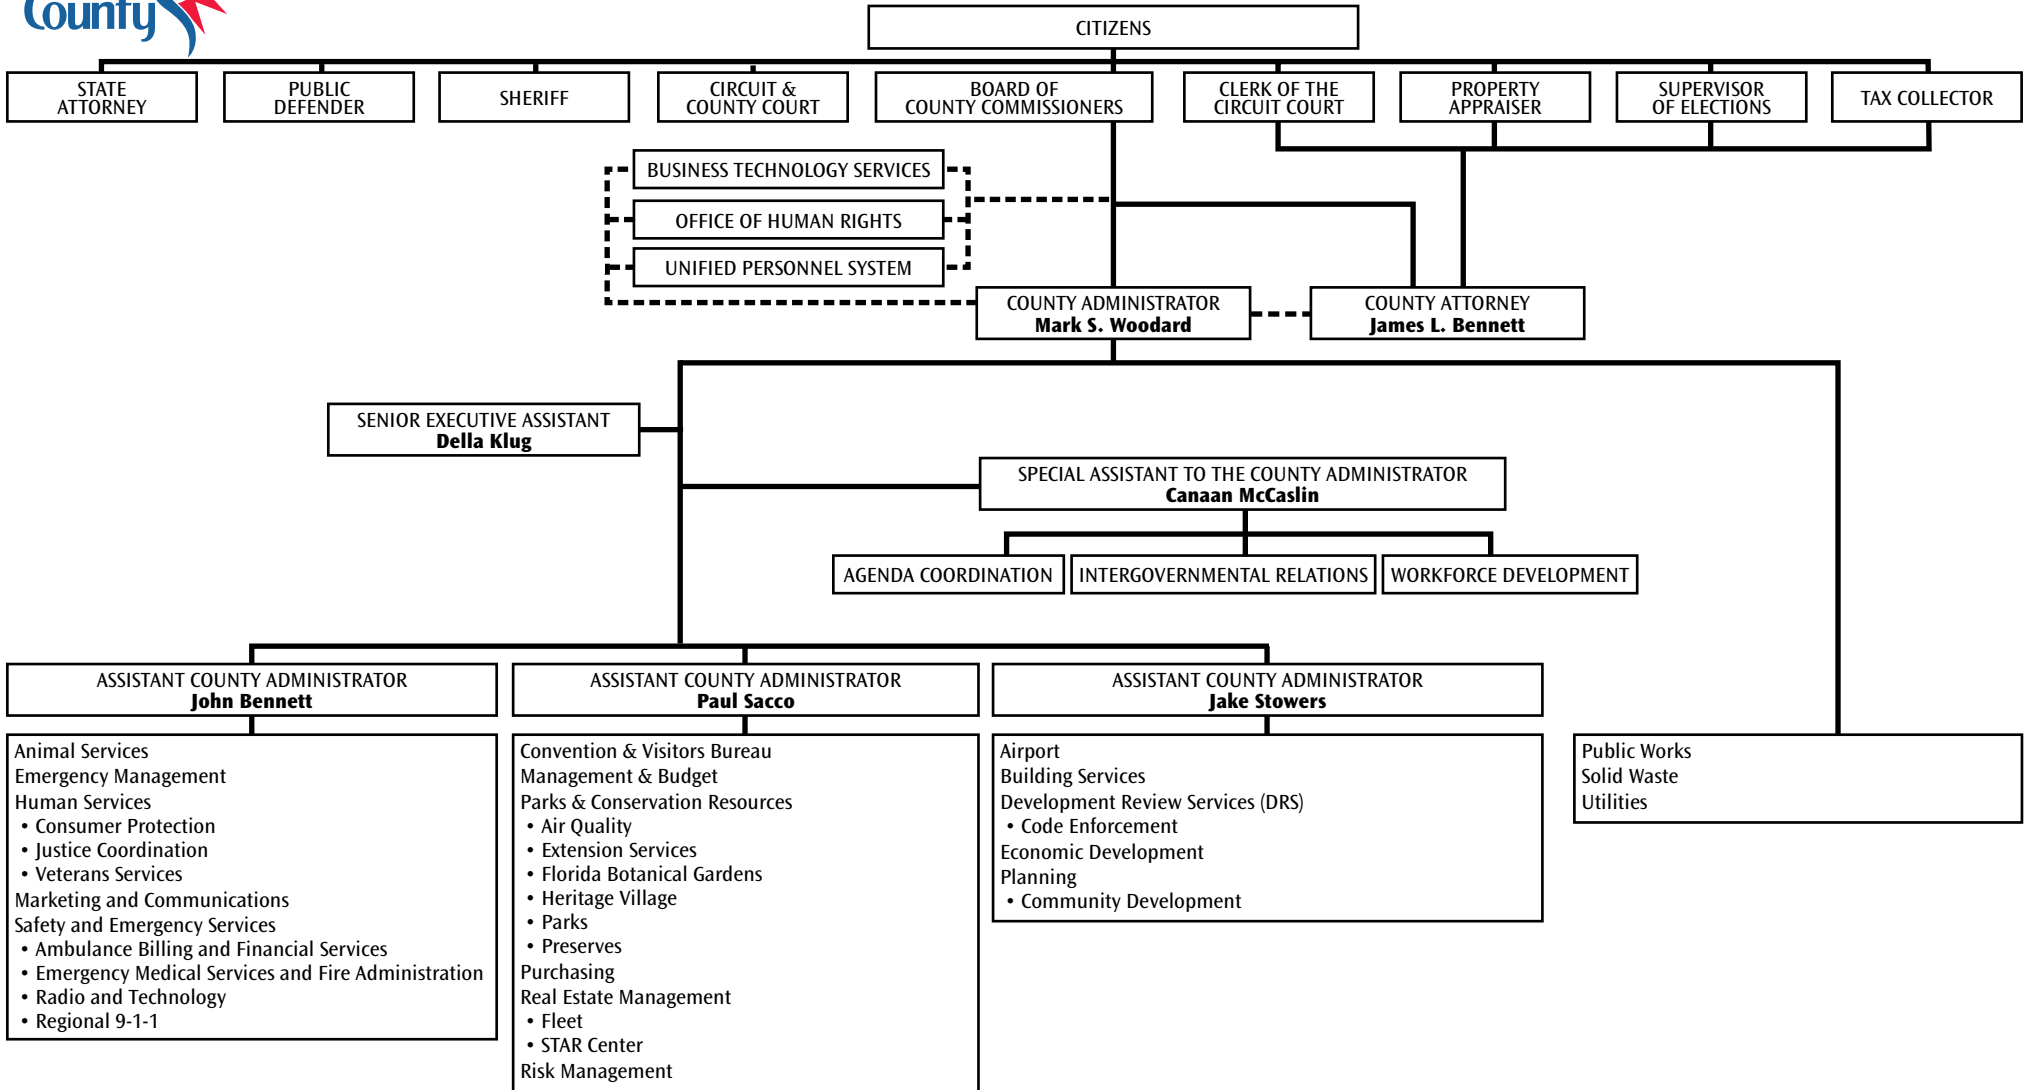

Government Organizational Chart

LEGEND

— DIRECT AUTHORITY

- - - - COORDINATION RESPONSIBILITY