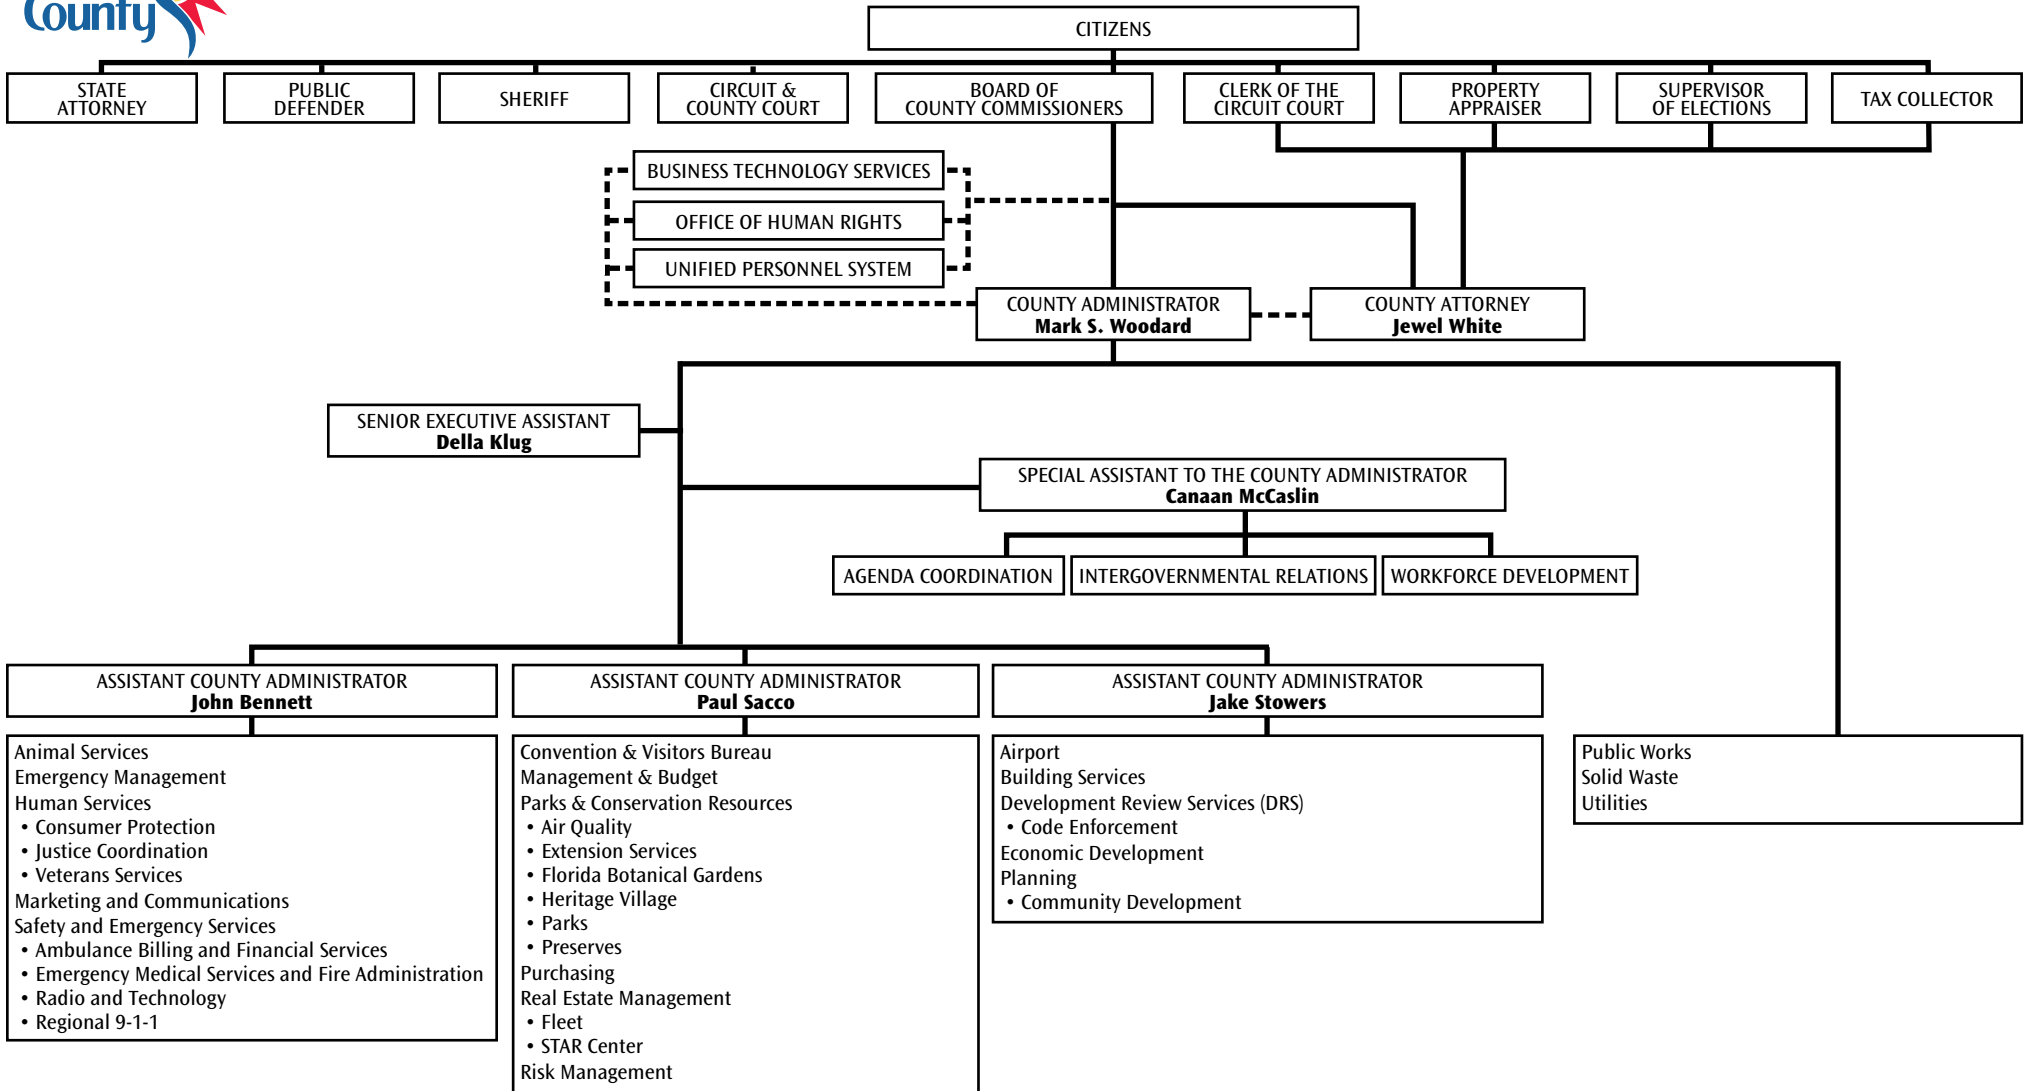

Government Organizational Chart

LEGEND
 — DIRECT AUTHORITY
 - - - - COORDINATION RESPONSIBILITY