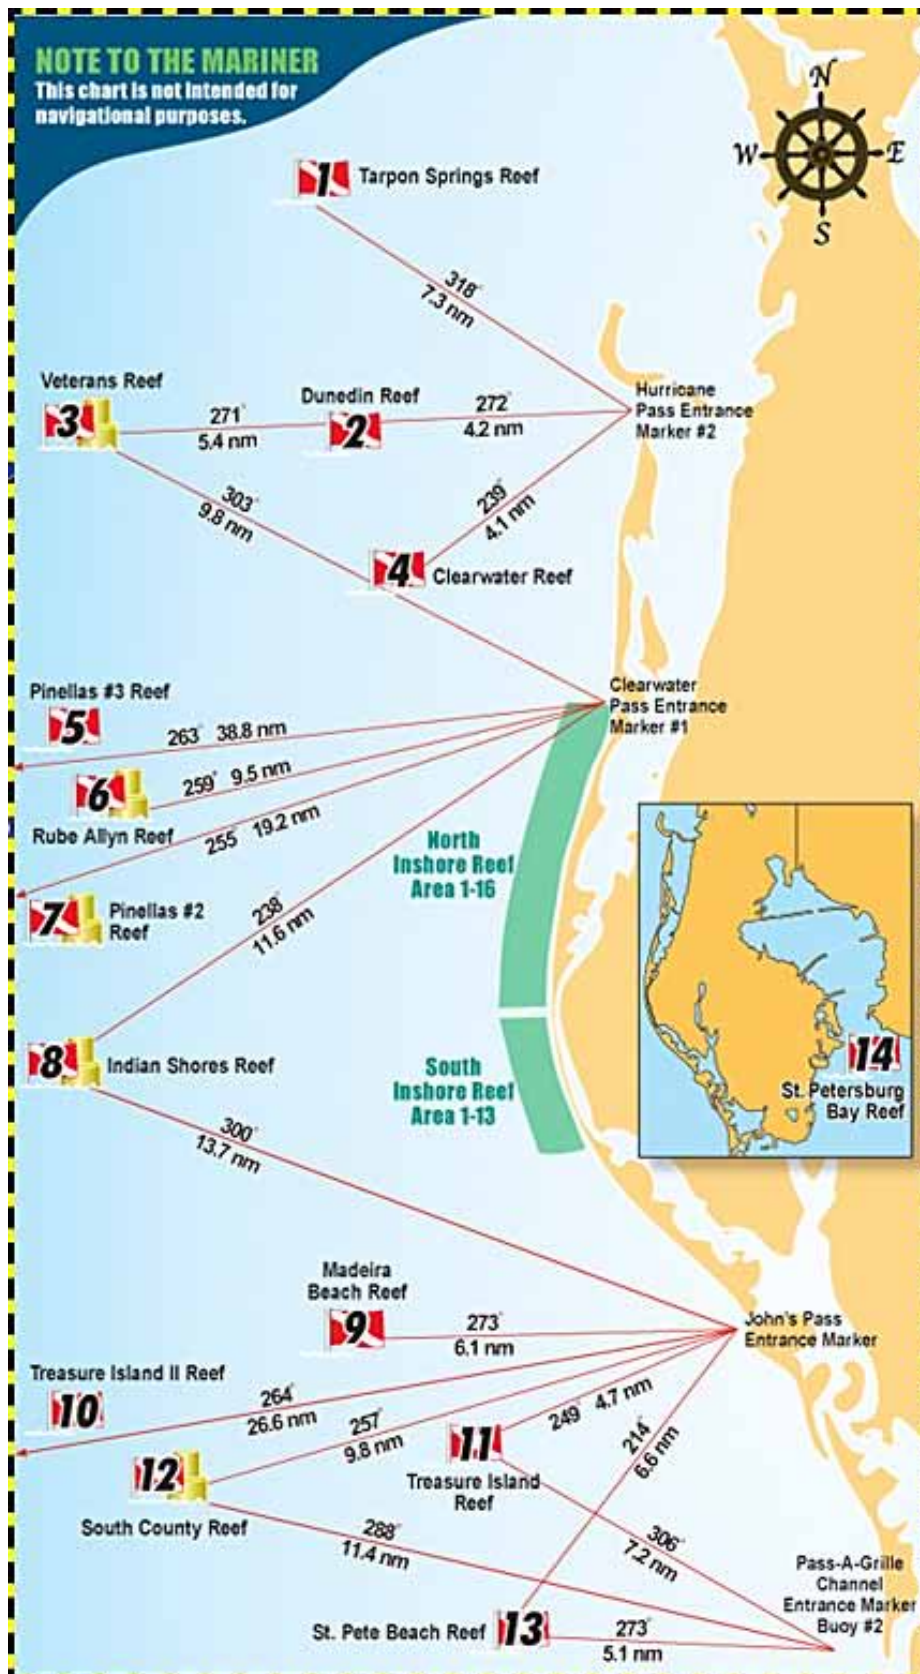

# Pinellas County Artificial Reef Program

Click on any reef shown below to view a printable flyer.

Visit [pinellascounty.org/reef](http://pinellascounty.org/reef) for more information.