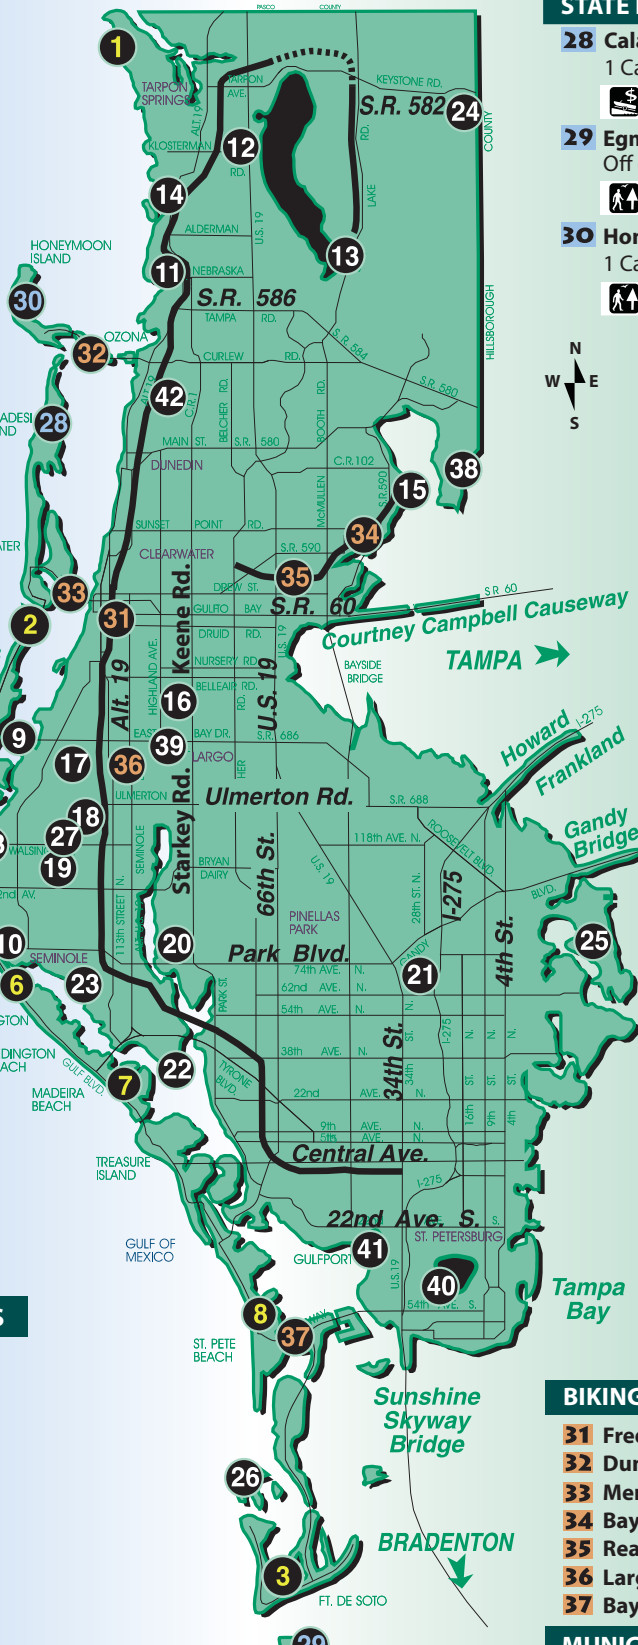

PINELLAS COUNTY GREEN SPACES ARE A NATURAL ATTRACTION

PINELLAS COUNTY BEACH PARKS

PINELLAS COUNTY BEACH ACCESS

BOAT RAMPS

see individual parks for more boat ramps

PINELLAS COUNTY PARKS / PRESERVES

STATE PARKS

MAP FACILITIES KEY

[Icon]	Ball Field
[Icon]	Boat Ramp (fee charged)
[Icon]	Boat Ramp
[Icon]	Boardwalk / Nature Trail
[Icon]	Campground
[Icon]	Canoe Trail
[Icon]	Concession
[Icon]	Dog Park / Dog Beach
[Icon]	Education Center
[Icon]	Equestrian Trails
[Icon]	Ferry Service
[Icon]	Fishing
[Icon]	Historic Interest
[Icon]	Multi-Purpose Trail
[Icon]	Observation Tower
[Icon]	Parking
[Icon]	Parking Fee Charged
[Icon]	Picnic Area
[Icon]	Pier
[Icon]	Playground Equipment
[Icon]	Restroom
[Icon]	Shelter & Grills
[Icon]	Showers
[Icon]	Swimming
[Icon]	Telephone
[Icon]	Umbrella / Cabana Rental
[Icon]	Vending Machine
[Icon]	Wheelchair Accessible / Barrier Free

BIKING/WALKING/SKATE TRAILS

1. **31 Fred Marquis Pinellas Trail**
2. **32 Dunedin Causeway Trail**
3. **33 Memorial Causeway Trail**
4. **34 Bayshore Linear Greenway**
5. **35 Ream Wilson Clearwater Trail**
6. **36 Largo Central Park Trail**
7. **37 Bayway East-West Trail**

MUNICIPAL GREEN SPACE PARKS / PRESERVES