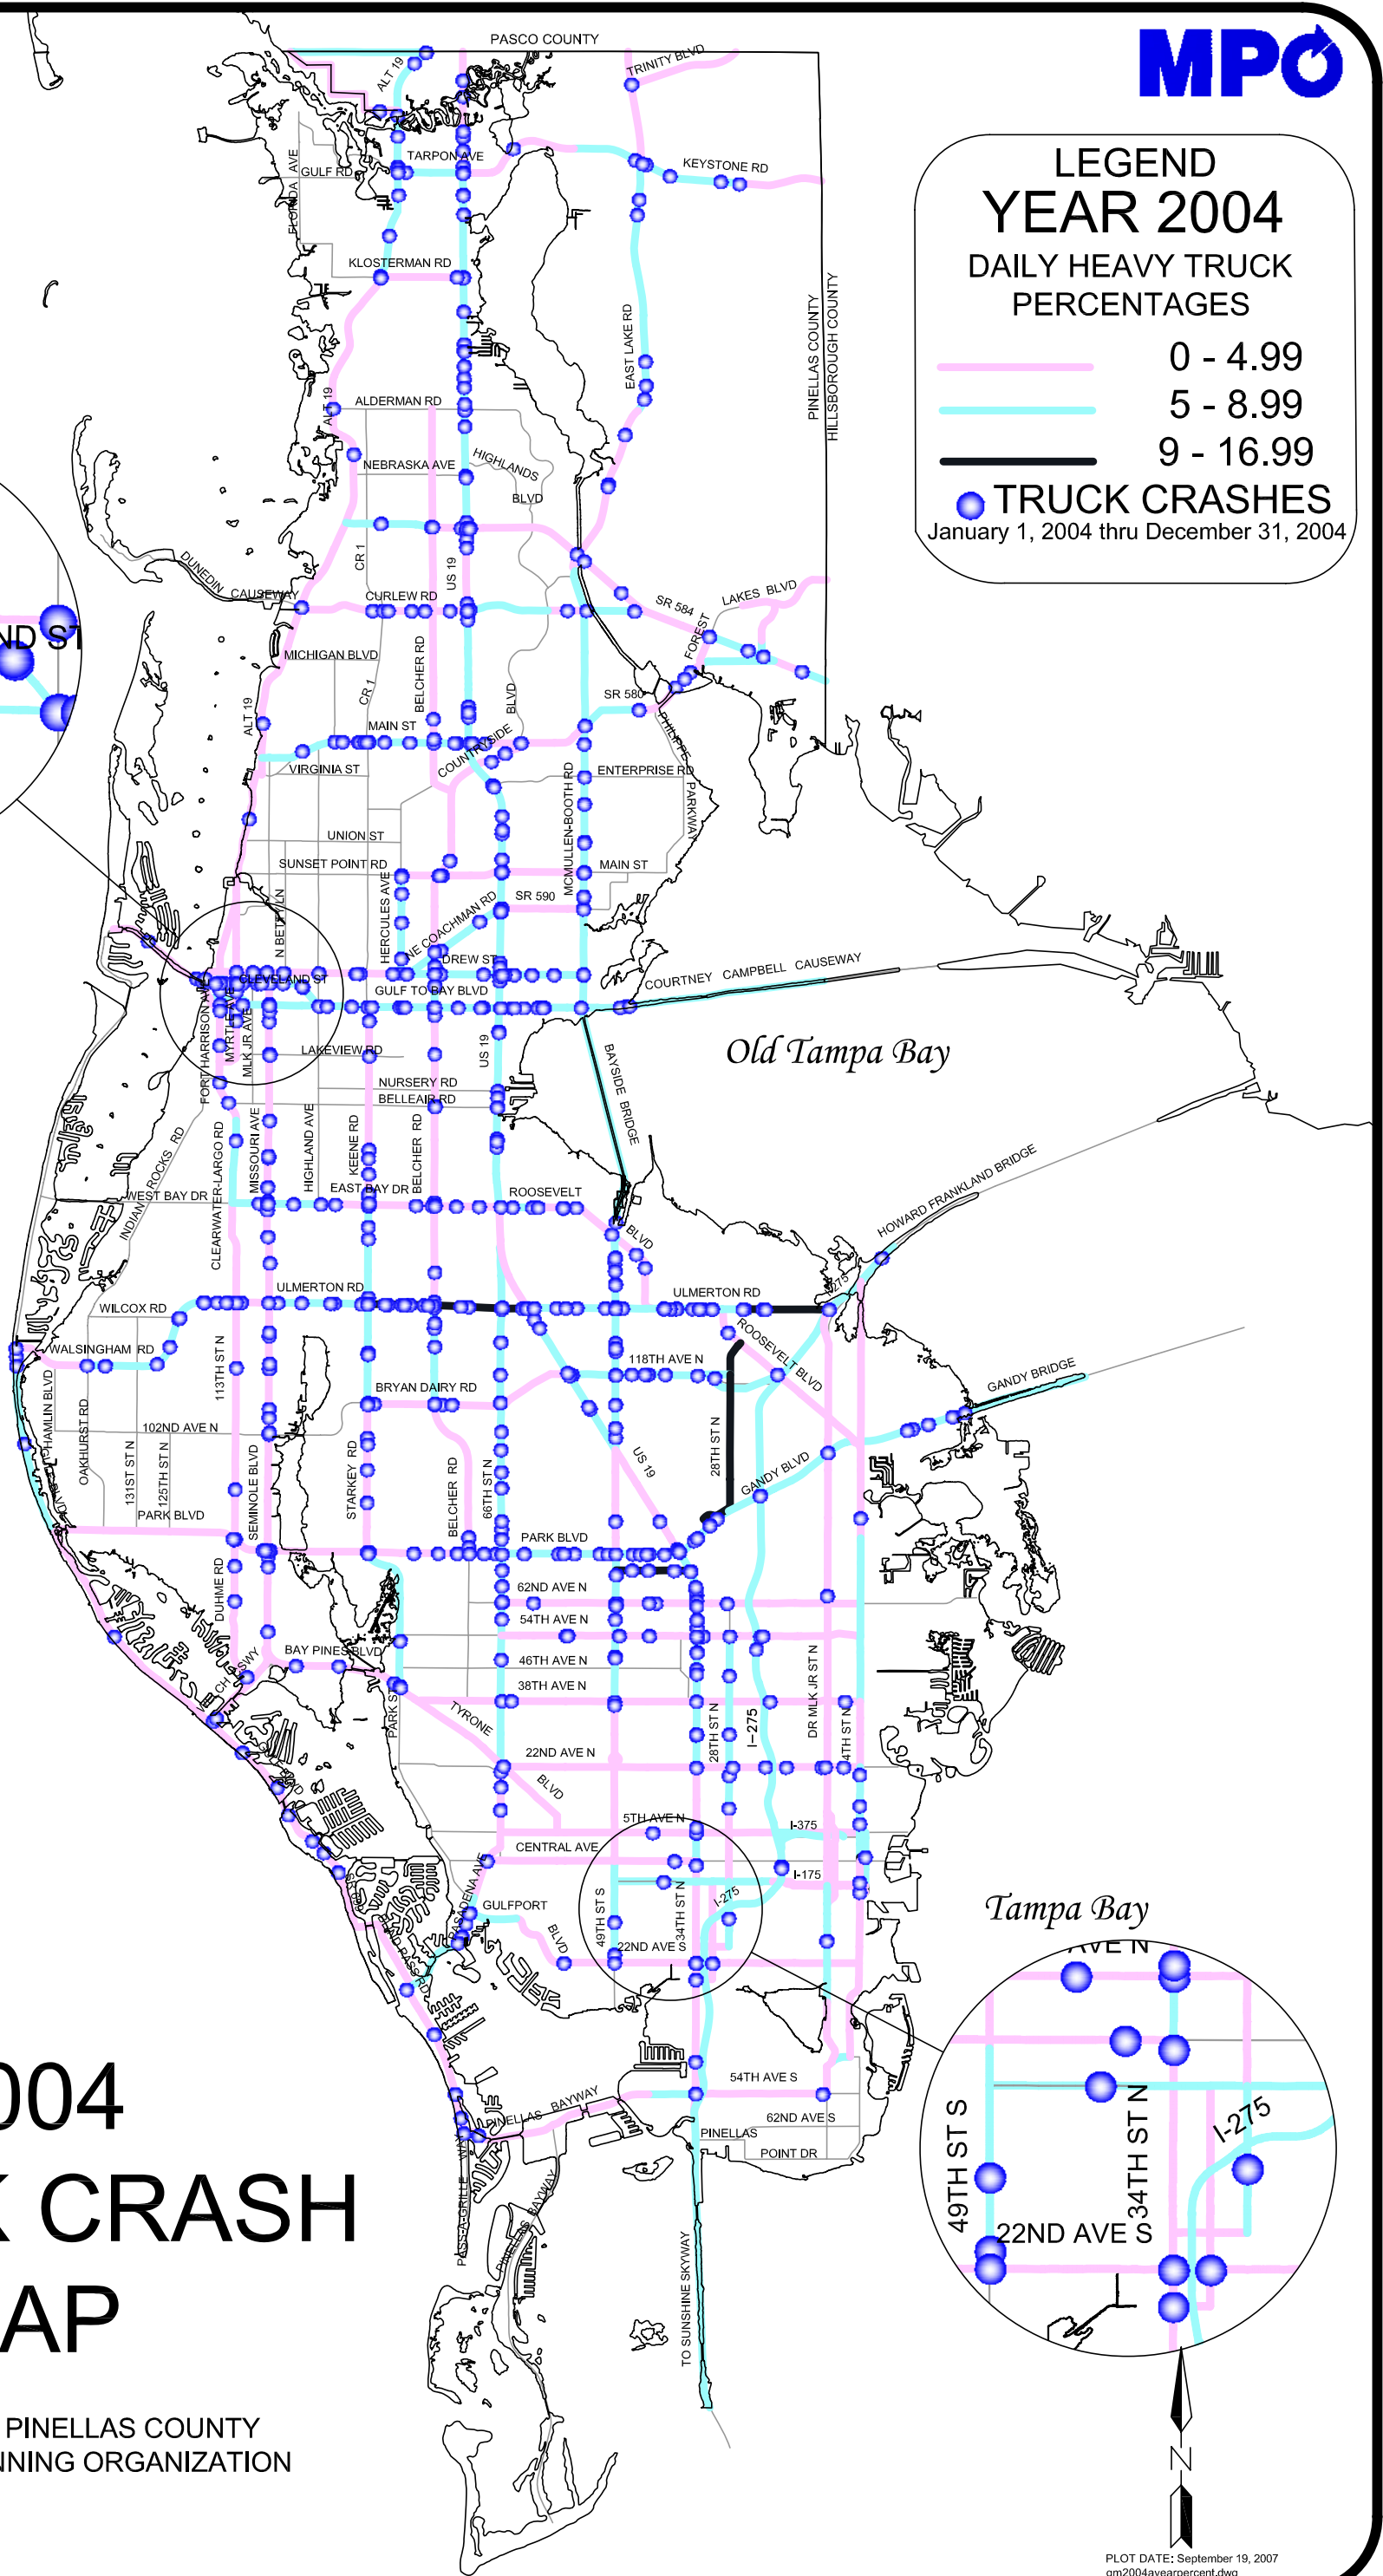

LEGEND
YEAR 2004
DAILY HEAVY TRUCK
PERCENTAGES

- 0 - 4.99
- 5 - 8.99
- 9 - 16.99
- **TRUCK CRASHES**
 January 1, 2004 thru December 31, 2004

Gulf of Mexico

Old Tampa Bay

Tampa Bay

2004
TRUCK CRASH
MAP

PREPARED BY THE PINELLAS COUNTY
 METROPOLITAN PLANNING ORGANIZATION